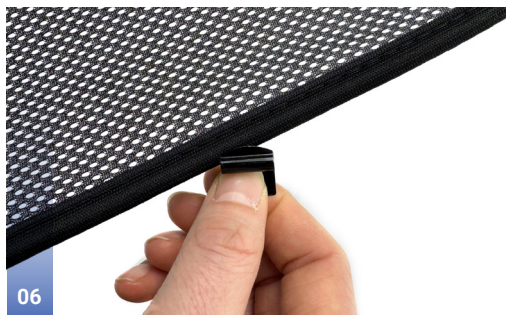

## Side Windows

CLIP PLACEMENT

Side Window Shades - x2

M11 - x4

M13- x2