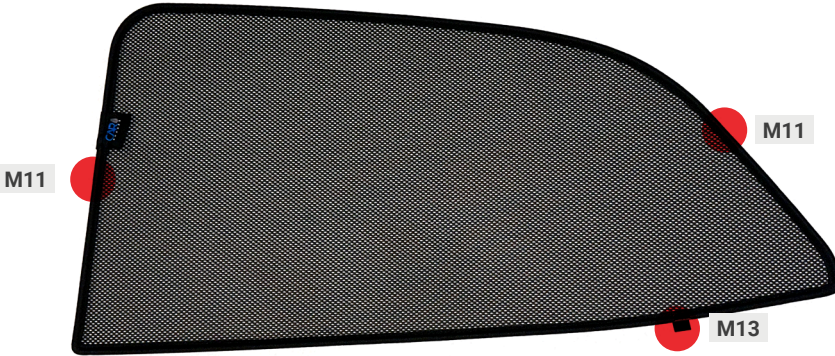

### Side Window Shades

M01

M02

M03

M04

M05

M09

M11 - x4

# ORA FUNKY CAT | HATCH

ORA-FUNK-5-A-18

## Side Windows

CLIP PLACEMENT

Side Window Shades - x2

M11 - x4

M13- x2