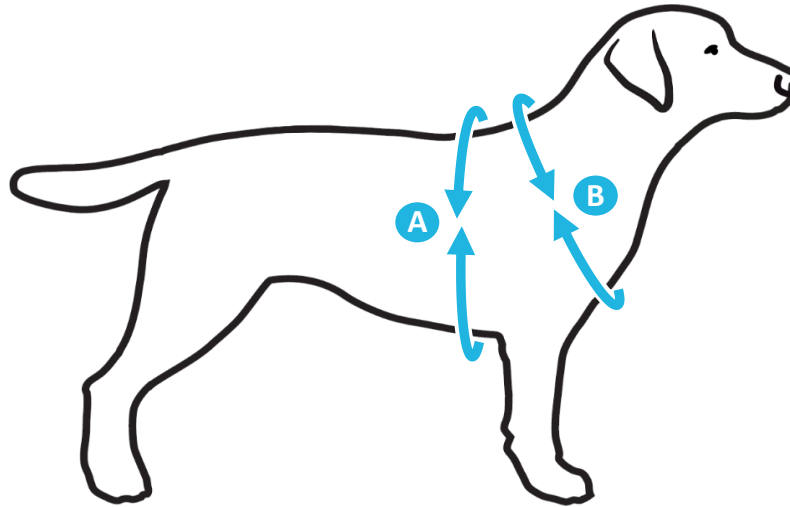

# Allsafe Comfort size table

		S	M	L	XL
Chest circumference	<b>A</b>	approx. 28 - 80 cm	approx. 46 - 90 cm	approx. 46 - 110 cm	approx. 50-70 cm
Neck circumference	<b>B</b>	approx. 35 - 52 cm	approx. 54 - 65 cm	approx. 54 - 110 cm	approx. 76-100 cm
Back section		14,5 cm	15,5 cm	21 cm	28 cm
Belly section		15 cm	17 cm	22 cm	30 cm
Belt width		2,5 cm	4 cm	4 cm	4 cm
Tether		approx. L 20 - 44 / W 4 cm	approx. L 20 - 44 / W 4 cm	approx. L 20 - 44 / W 4 cm	approx. L 20 - 44 / W 4 cm
Product weight		approx. 450 g	approx. 710 g	approx. 780 g	approx. 810 g
Examples		small dogs, e.g. Maltese Dog, Dachshund	medium size dogs, e.g. Beagle, Cocker Spaniel	large dogs, e.g. Dobermann, German Shepherd, Rottweiler	very large dogs, e.g. Great Dane, Newfoundland Dog, Bernese Mountain Dog
<b>This is only an indication, always measure your dog yourself!</b>					