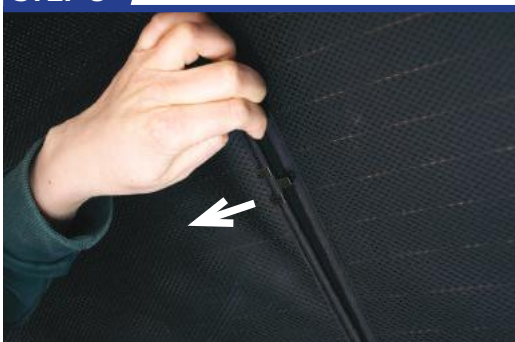

Installation

ALFA ROMEO GIULIA 4DR
AR-GIUL-4-A

Tailgate Shade Installation

STEP 7

Repeat this whole process for the other side.

STEP 8

STEP 9

STEP 10

STEP 11