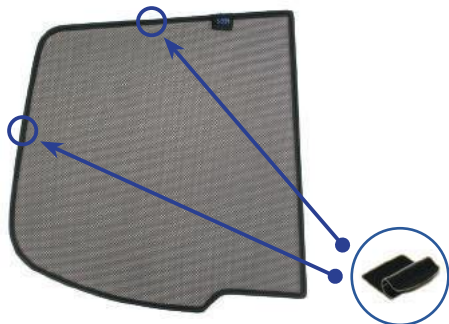

Installation

ALFA ROMEO GIULIA 4DR
AR-GIUL-4-A

Side Shade Installation

STEP 7

STEP 8

STEP 9

Repeat this whole process for the other side.

Installation

ALFA ROMEO GIULIA 4DR
AR-GIUL-4-A

Components Needed

Tailgate Shades

CL-M12 x 4

CL-M14 x 1

Tailgate Shade Installation

STEP 1

STEP 2