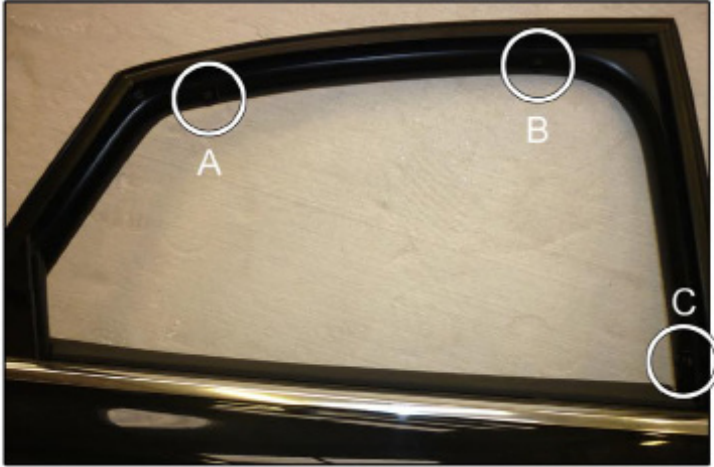

CL-P01 x 6

CL-W01 x 1

SIDE SHADE INSTALLATION