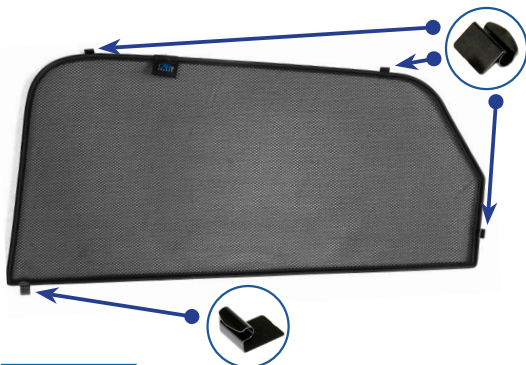

CL-M02 x 10

CL-M14 x 1

CL-M03 x 2

Installation

AUDI E-TRON SUV 5DR
AU-ETRO-5-A

Components Needed

Side Shades

CL-M02 x 6

CL-M03 x 2

Side Shade Installation

STEP 1

STEP 2

Shade fits from the outside of the vehicle

STEP 3

STEP 4

STEP 5