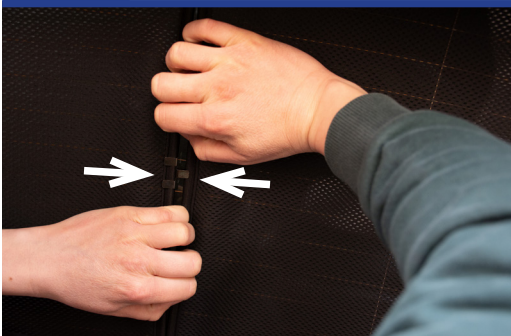

Installation

AUDI E-TRON SUV 5DR
AU-ETRO-5-A

Tailgate Shade Installation

STEP 7

STEP 8

Repeat this whole process for the other side

STEP 9

STEP 10

STEP 11

STEP 12