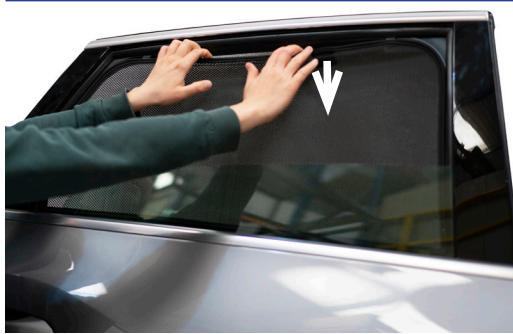

Installation

AUDI E-TRON SUV 5DR
AU-ETRO-5-A

Components Needed

Side Shade Installation

STEP 1

STEP 2

Shade fits from the outside of the vehicle

STEP 3

STEP 4

STEP 5

STEP 6