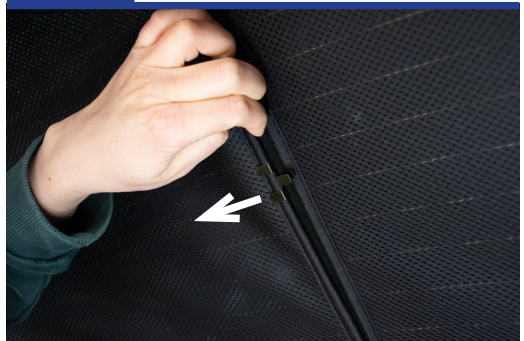

Installation

AUDI E-TRON SUV 5DR
AU-ETRO-5-A

Tailgate Shade Installation

STEP 7

STEP 8

Repeat this whole process for the other side

STEP 9

STEP 10

STEP 11

STEP 12