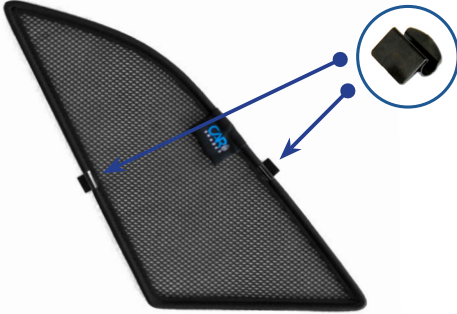

Installation

AUDI E-TRON SUV 5DR
AU-ETRO-5-A

Components Needed

Port Shades

CL-M02 x 4

Port Shade Installation

STEP 1

STEP 2

STEP 3

STEP 4

STEP 5

STEP 6

Repeat this whole process for the other side.

Installation

AUDI E-TRON SUV 5DR
AU-ETRO-5-A

Components Needed