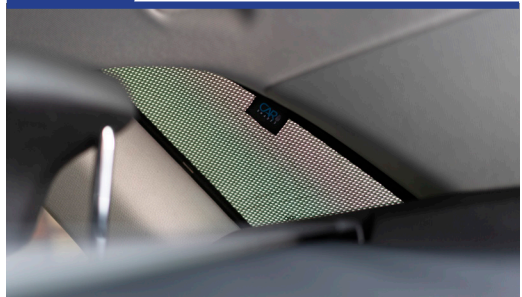

STEP 6

Repeat this whole process for the other side.