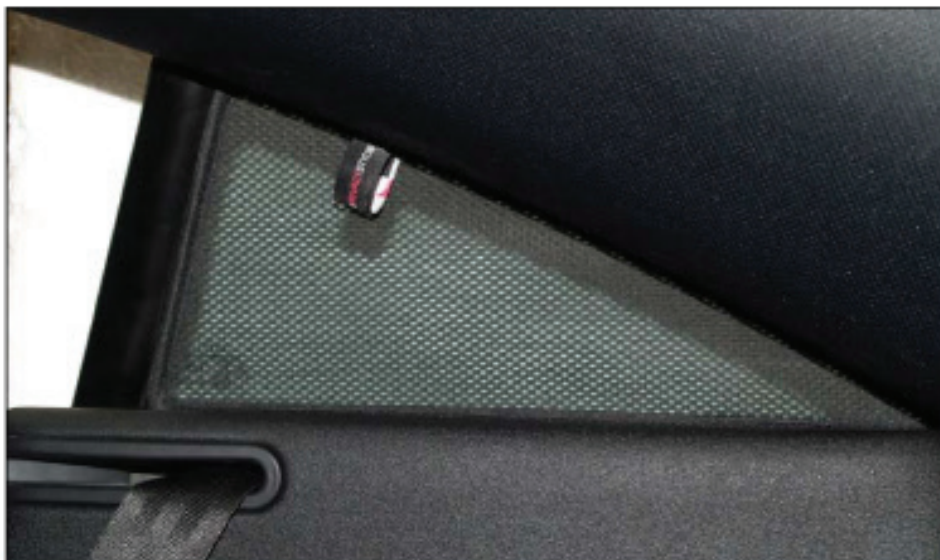

SIDE SHADE INSTALLATION