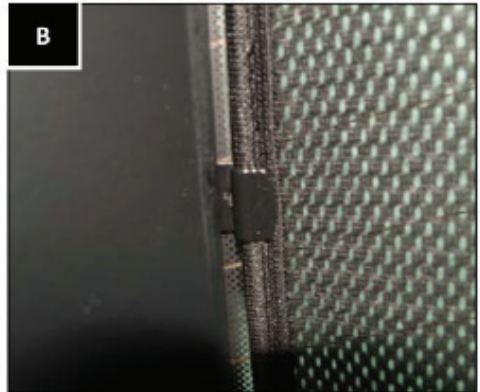

Installation

AUDI TT 2DR

AU-TT-2-A

SIDE SHADE INSTALLATION

Installation

AUDI TT 2DR
AU-TT-2-A

REAR SHADE INSTALLATION

Installation