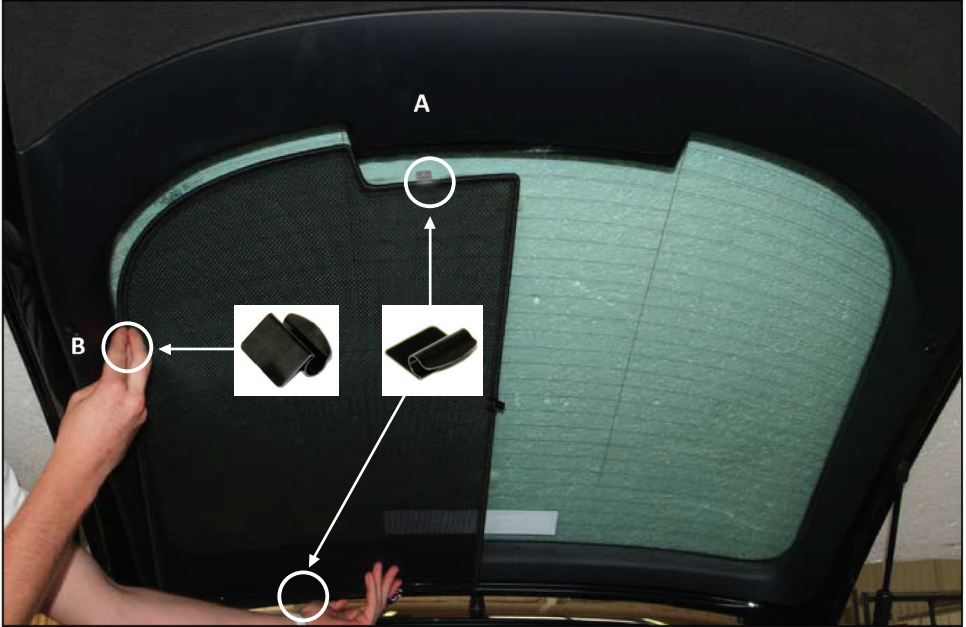

Installation

AUDI TT 2DR

AU-TT-2-A

SIDE SHADE INSTALLATION

Installation

AUDI TT 2DR
AU-TT-2-A

REAR SHADE INSTALLATION

Installation