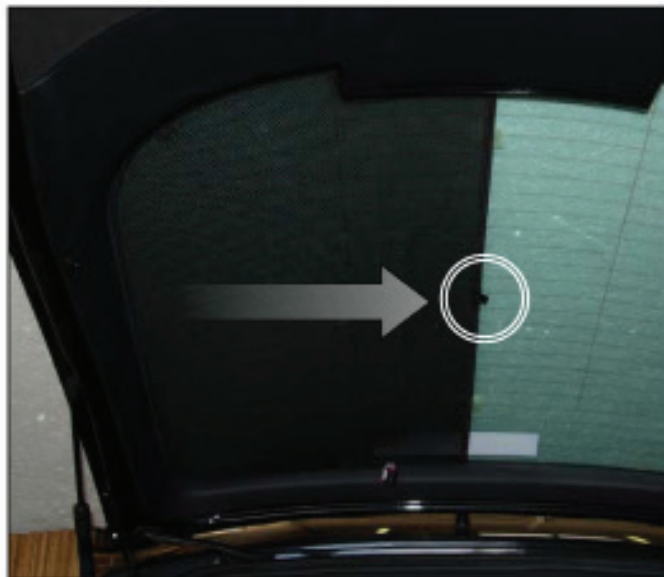

AUDI TT 2DR
AU-TT-2-A

REAR SHADE INSTALLATION

Installation

AUDI TT 2DR

AU-TT-2-A

REAR SHADE INSTALLATION

Installation

AUDI TT 2DR
AU-TT-2-A