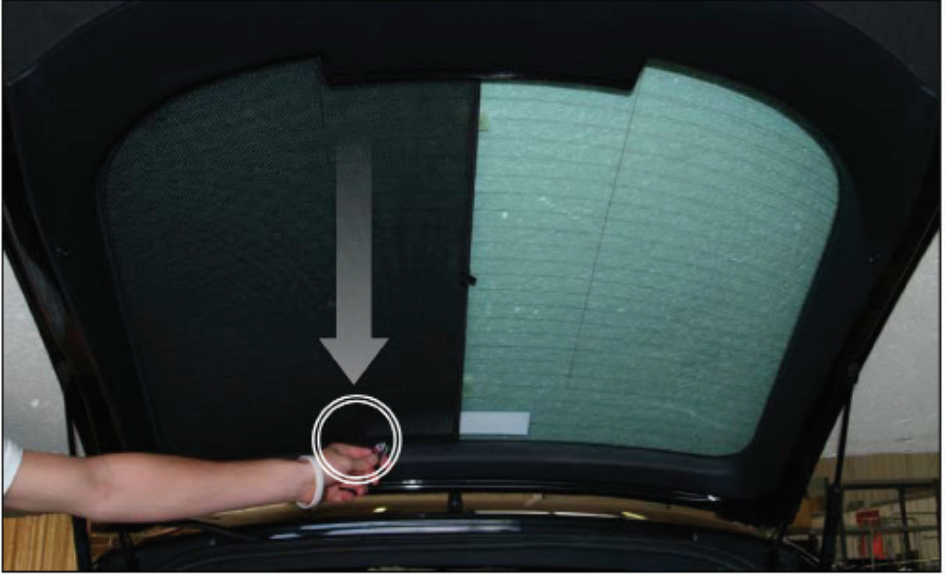

REAR SHADE INSTALLATION