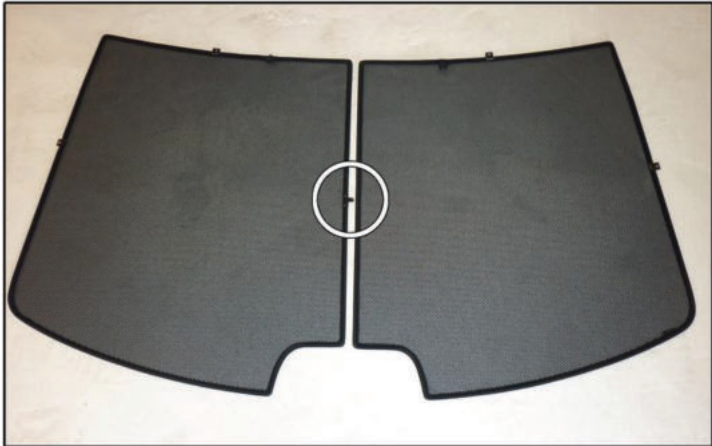

PORT SHADE INSTALLATION

Installation

AUDI A8 4DR

AU-A8-4-X

PORT SHADE INSTALLATION

X2

Installation

AUDI A8 4DR

AU-A8-4-X

TAILGATE SHADE INSTALLATION

Installation

AUDI A8 4DR

AU-A8-4-X

TAILGATE SHADE INSTALLATION

Installation

AUDI A8 4DR