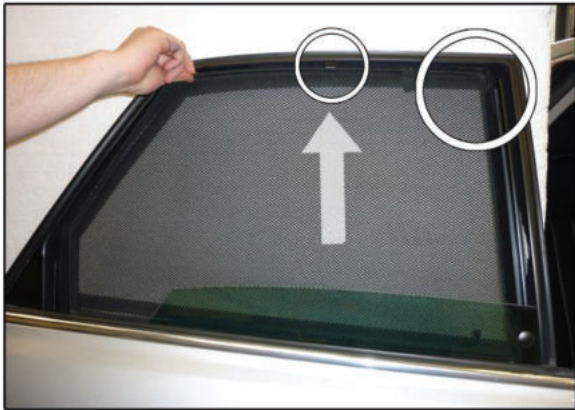

Installation

AUDI A8 4DR

AU-A8-4-X

SIDE SHADE INSTALLATION