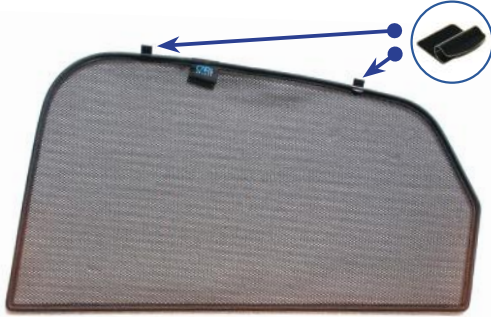

Side Shade Installation

STEP 1