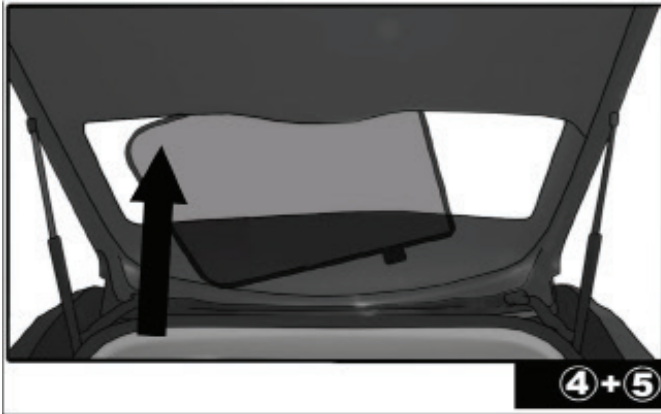

Installation

AUDI A6 4DR
AU-A6-4-C

REAR SHADE INSTALLATION