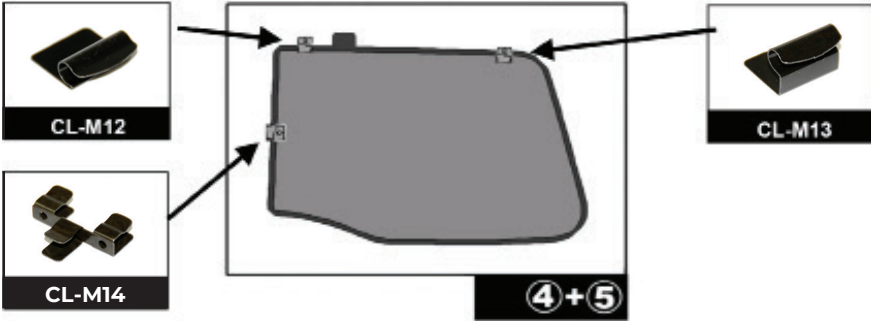

SIDE SHADE INSTALLATION

Installation

AUDI A6 4DR

AU-A6-4-C

QUARTER LIGHT SHADE INSTALLATION

③+⑥

③+⑥

③+⑥

Installation

AUDI A6 4DR
AU-A6-4-C

REAR SHADE INSTALLATION

Installation

AUDI A6 4DR
AU-A6-4-C

REAR SHADE INSTALLATION