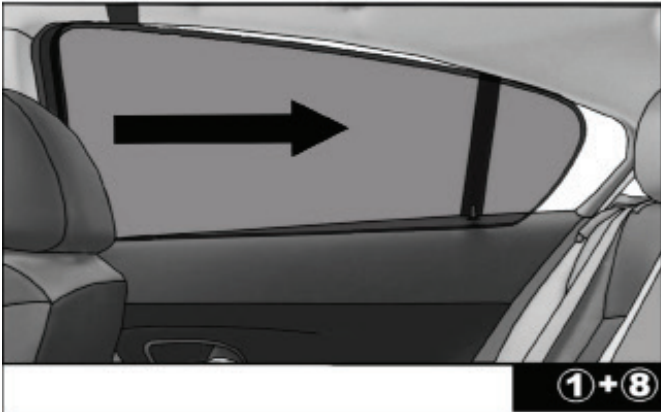

SIDE SHADE INSTALLATION

Installation

AUDI A6 4DR

AU-A6-4-C

QUARTER LIGHT SHADE INSTALLATION

③+⑥

③+⑥

③+⑥