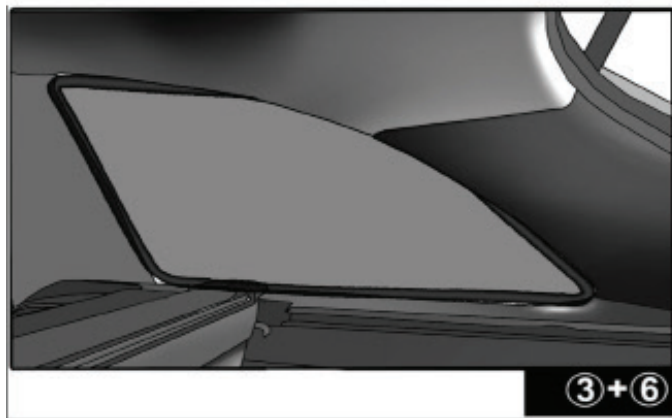

SIDE SHADE INSTALLATION

Installation

AUDI A6 4DR

AU-A6-4-C

QUARTER LIGHT SHADE INSTALLATION

③+⑥

③+⑥

③+⑥