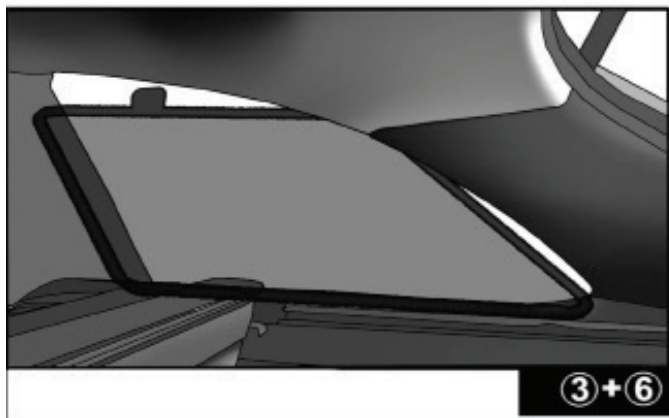

SIDE SHADE INSTALLATION

Installation

AUDI A6 4DR

AU-A6-4-C

QUARTER LIGHT SHADE INSTALLATION

③+⑥

③+⑥

③+⑥