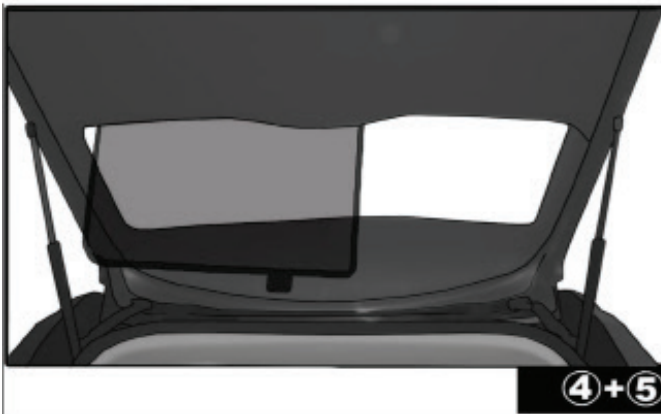

Installation

AUDI A6 4DR
AU-A6-4-C

REAR SHADE INSTALLATION