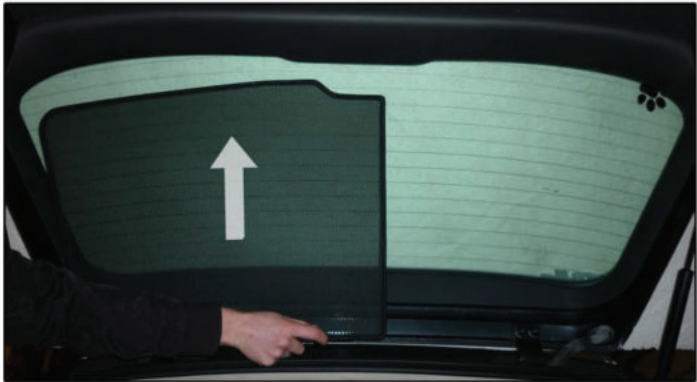

Installation

AUDI A6 ESTATE

AU-A6-E-A

TAILGATE SHADE INSTALLATION