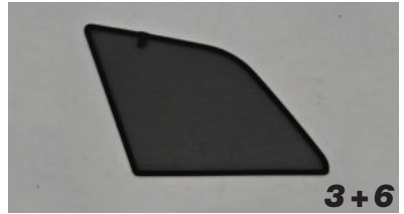

Installation Manual

AUDI Q7 5DR
AU-Q7-5-B

COMPONENTS INCLUDED

SHADES

FIXING CLIPS

CL-M12 x 2

CL-M13 x 4

CL-M14 x 1