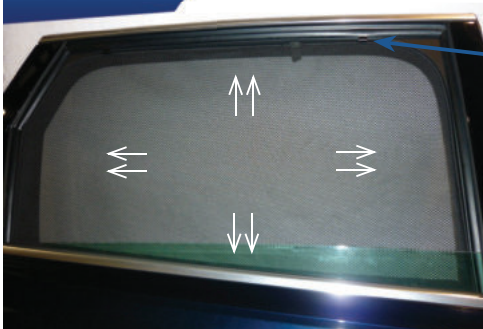

Side Shade Installation

AUDI Q7 5DR
AU-Q7-5-B

COMPONENTS NEEDED:

STEP #1

ATTACH CLIPS ON SHADE EDGES

STEP #2

POSITION THE SIDE SHADE

STEP #3

INSERT CLIPS INSIDE WEATHERSTRIP

STEP #4

ENSURE SECURELY FITTED IN PLACE

CAR
SHADES

Quarter Light Shade Installation

AUDI Q7 5DR

AU-Q7-5-B

COMPONENTS NEEDED: