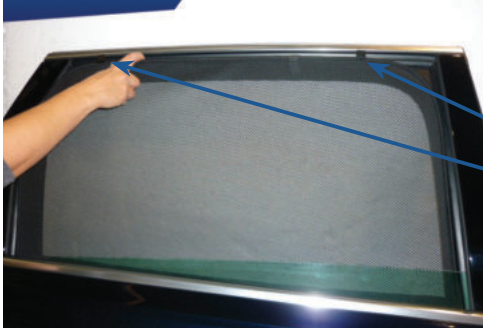

Side Shade Installation

AUDI Q7 5DR
AU-Q7-5-B

COMPONENTS NEEDED:

STEP #1

ATTACH CLIPS ON SHADE EDGES

STEP #2

POSITION THE SIDE SHADE

STEP #3

INSERT CLIPS INSIDE WEATHERSTRIP

STEP #4

ENSURE SECURELY FITTED IN PLACE

CAR
SHADES

Quarter Light Shade Installation

AUDI Q7 5DR

AU-Q7-5-B

COMPONENTS NEEDED: