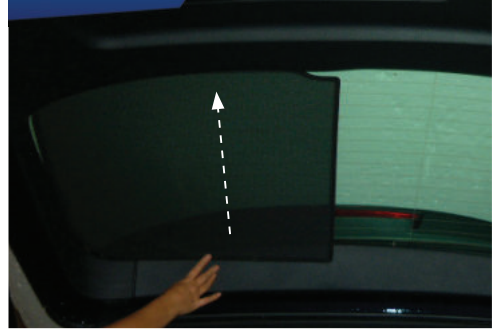

CL-M14 x 1

STEP #1

ATTACH CLIPS ON SHADE EDGES

STEP #2

POSITION THE REAR SHADE

STEP #3

INSERT CLIPS BEHIND INTERIOR TRIM

STEP #4