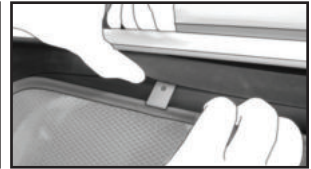

STEP #3

INSERT CLIPS INSIDE WEATHERSTRIP