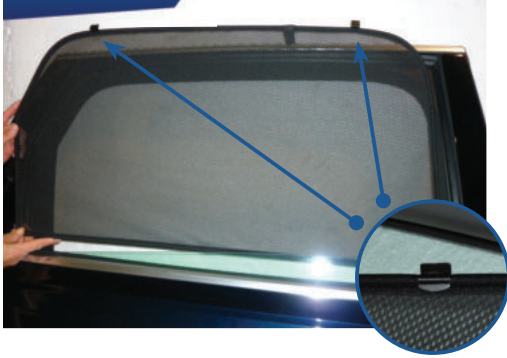

Side Shade Installation

AUDI Q7 5DR
AU-Q7-5-B

COMPONENTS NEEDED:

STEP #1

ATTACH CLIPS ON SHADE EDGES

STEP #2

POSITION THE SIDE SHADE

STEP #3

INSERT CLIPS INSIDE WEATHERSTRIP

STEP #4

ENSURE SECURELY FITTED IN PLACE

CAR
SHADES

Quarter Light Shade Installation

AUDI Q7 5DR

AU-Q7-5-B

COMPONENTS NEEDED: