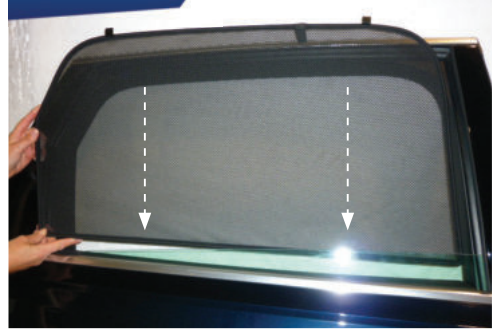

Side Shade Installation

AUDI Q7 5DR
AU-Q7-5-B

COMPONENTS NEEDED:

STEP #1

ATTACH CLIPS ON SHADE EDGES

STEP #2

POSITION THE SIDE SHADE

STEP #3

INSERT CLIPS INSIDE WEATHERSTRIP

STEP #4

ENSURE SECURELY FITTED IN PLACE

CAR
SHADES

Quarter Light Shade Installation

AUDI Q7 5DR

AU-Q7-5-B

COMPONENTS NEEDED: