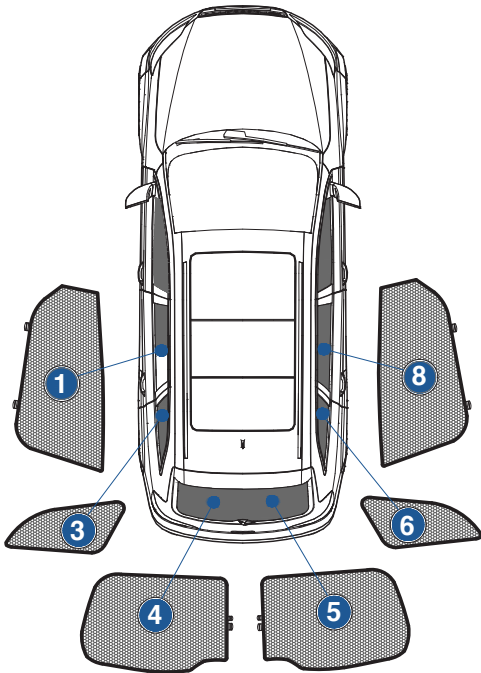

COMPONENTS INCLUDED

SHADES

FIXING CLIPS