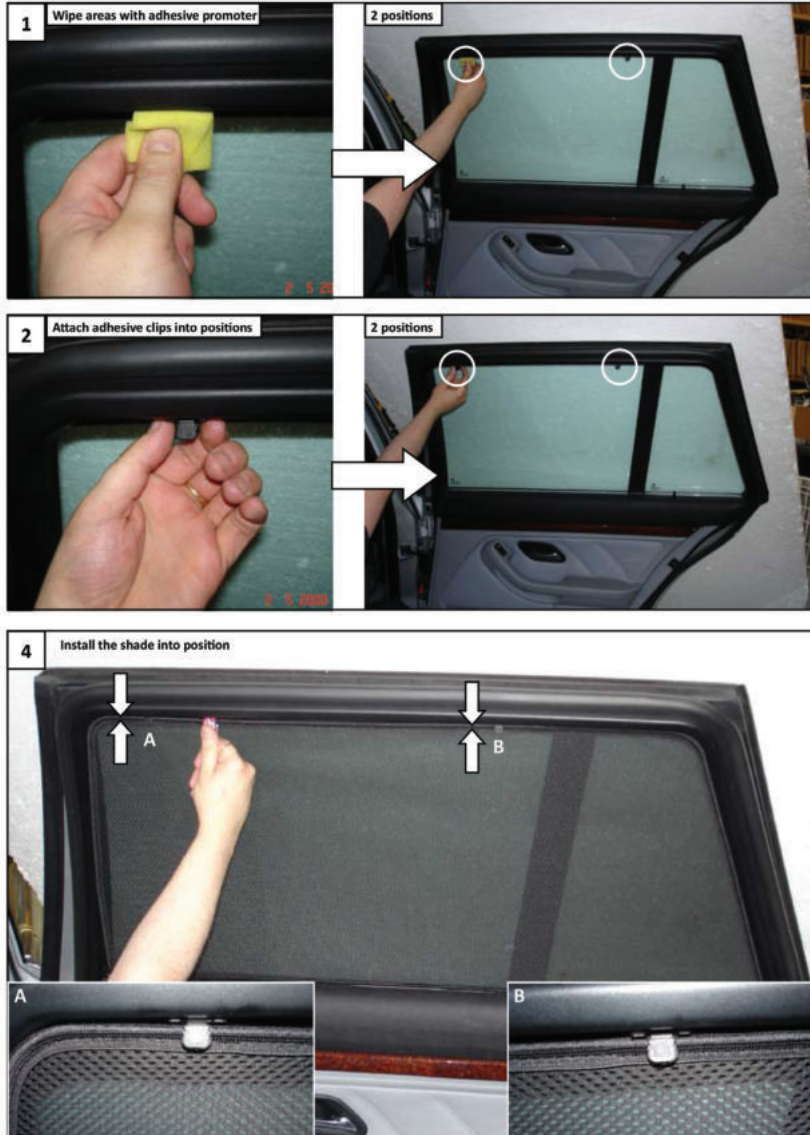

CL-P03 x 4

CL-W01 x 1

Installation

BMW 5 SERIES TOURING

BMW-5SER-E-A

SIDE SHADE INSTALLATION

Installation

BMW 5 SERIES TOURING