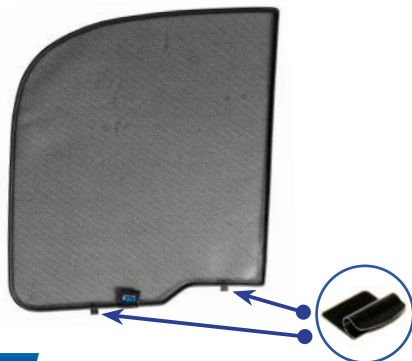

Installation

BMW X6 5DR
BMW-X6-5-B

Components Needed

Tailgate Shade Installation

STEP 1