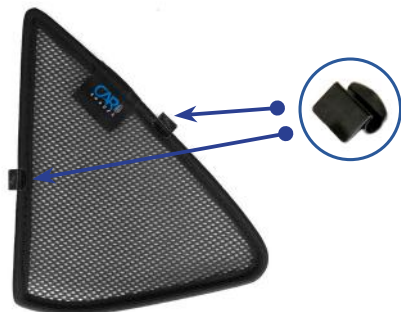

Installation

BMW X6 5DR
BMW-X6-5-B

Components Needed

Port Shade Installation

STEP 1