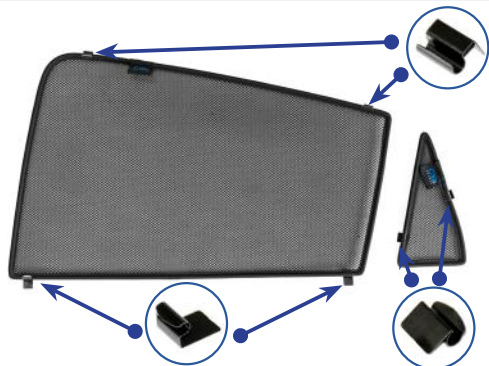

Installation

BMW X6 5DR
BMW-X6-5-B-18

Components Needed

Side Shade Installation

STEP 1

STEP 2

STEP 3

STEP 4

STEP 10

STEP 11

View from outside. Ensure clips fit behind seals.

STEP 12

Repeat this whole process for the other side