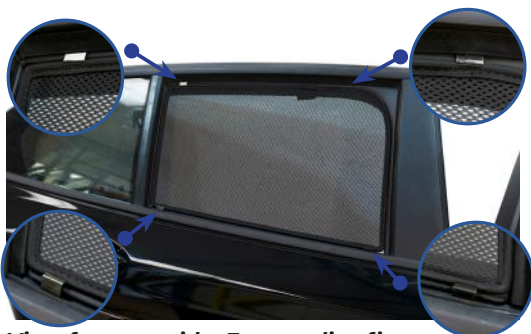

STEP 5

STEP 6

Installation

BMW X6 5DR
BMW-X6-5-B-18

Side Shade Installation

STEP 7

STEP 8

STEP 9

STEP 10

STEP 11

View from outside. Ensure clips fit behind seals.

STEP 12

Repeat this whole process for the other side