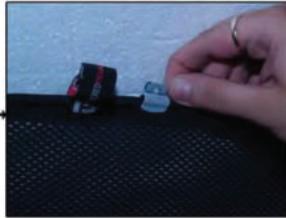

SIDE SHADE INSTALLATION