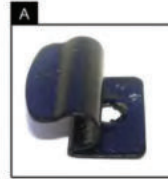

SIDE SHADE INSTALLATION