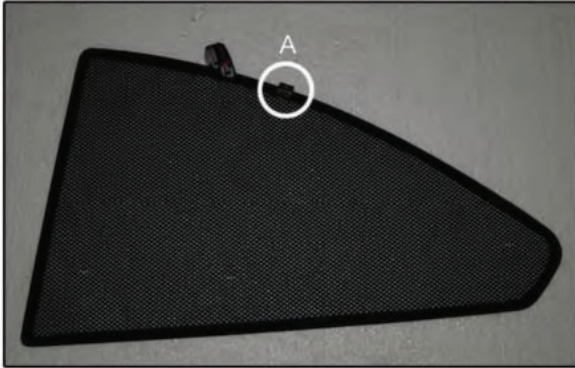

SIDE SHADE INSTALLATION