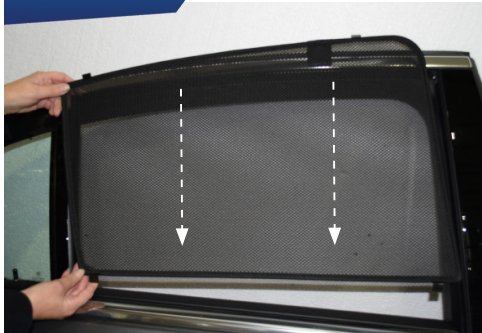

STEP #2

POSITION THE SIDE SHADE