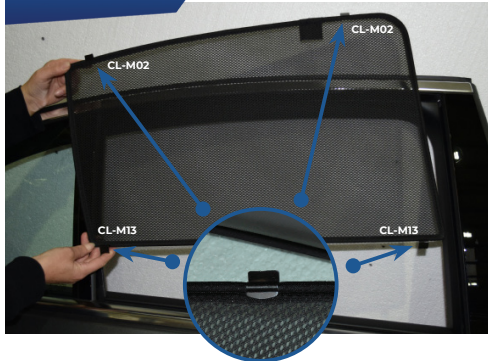

STEP #1

ATTACH CLIPS ON SHADE EDGES