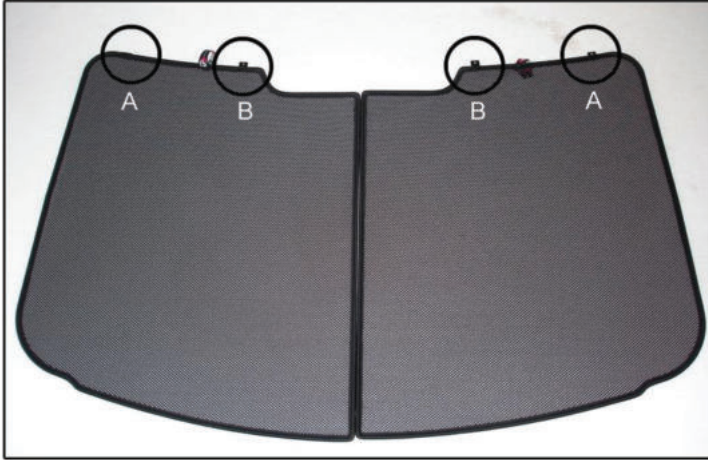

Installation

BMW 3 SERIES 2DR

BMW-3SER-2-B

TAILGATE SHADE INSTALLATION