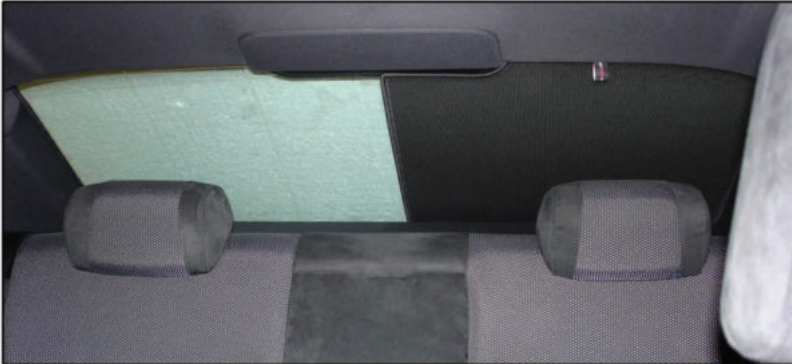

Installation

BMW 3 SERIES 2DR

BMW-3SER-2-B

TAILGATE SHADE INSTALLATION

Installation

BMW 3 SERIES 2DR

BMW-3SER-2-B

TAILGATE SHADE INSTALLATION