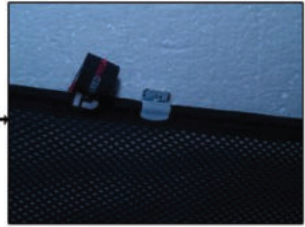

Installation Manual

BMW 3 SERIES 2DR
BMW-3SER-2-B

COMPONENTS INCLUDED

Installation

BMW 3 SERIES 2DR

BMW-3SER-2-B

SIDE SHADE INSTALLATION

Installation