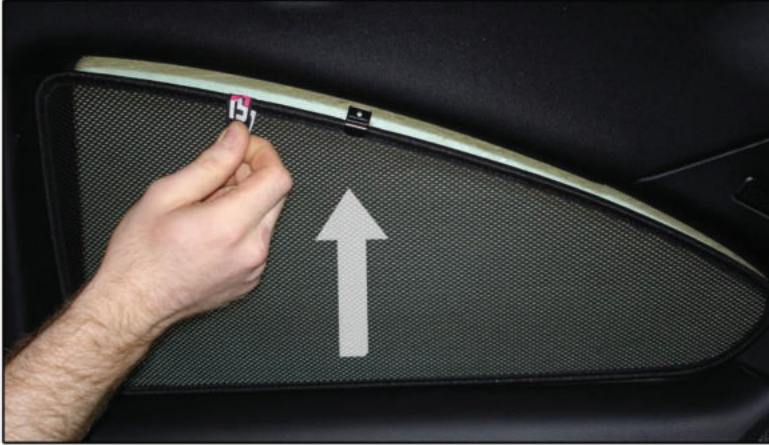

Installation

BMW 3 SERIES 2DR

BMW-3SER-2-B

SIDE SHADE INSTALLATION