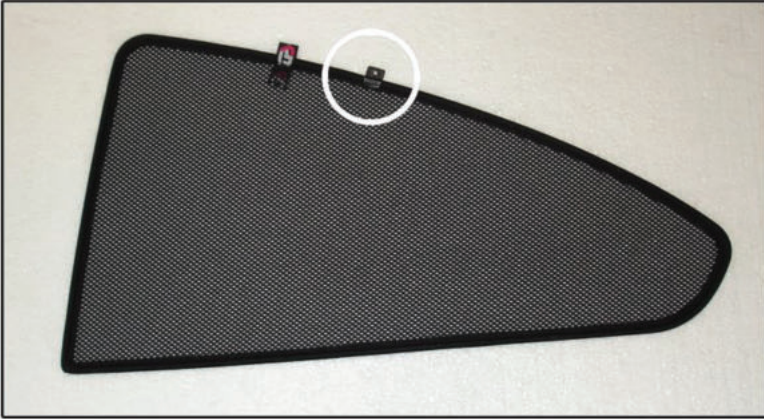

Installation Manual

BMW 3 SERIES 2DR
BMW-3SER-2-B

COMPONENTS INCLUDED

Installation

BMW 3 SERIES 2DR

BMW-3SER-2-B

SIDE SHADE INSTALLATION

Installation