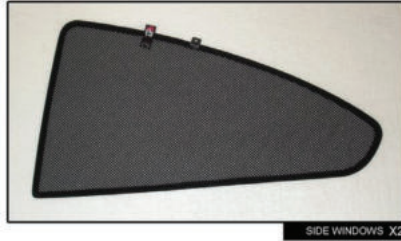

Installation Manual

BMW 3 SERIES 2DR
BMW-3SER-2-B

COMPONENTS INCLUDED

Installation

BMW 3 SERIES 2DR

BMW-3SER-2-B

SIDE SHADE INSTALLATION

Installation