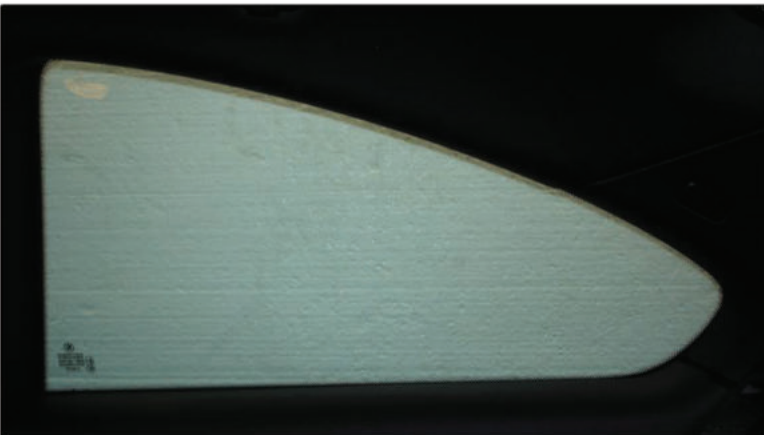

Installation Manual

BMW 3 SERIES 2DR
BMW-3SER-2-B

COMPONENTS INCLUDED

Installation

BMW 3 SERIES 2DR

BMW-3SER-2-B

SIDE SHADE INSTALLATION

Installation