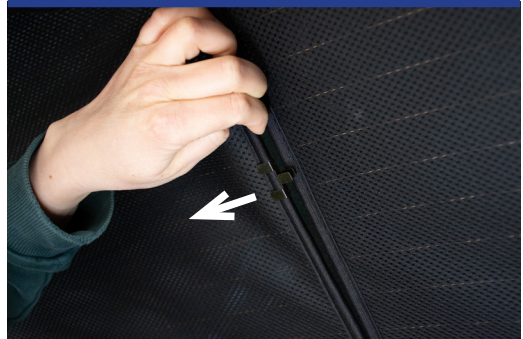

BMW 1 SERIES 5DR
BMW-1SER-5-C

Tailgate Shade Installation

STEP 7

STEP 8

Repeat this whole process for the other side

STEP 9

STEP 10

STEP 11