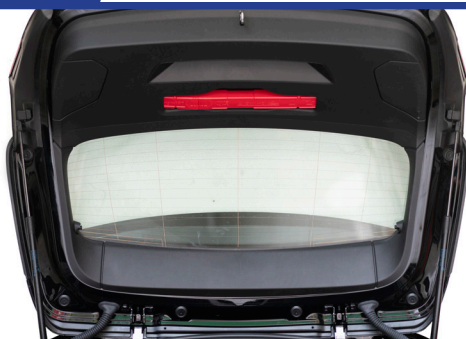

Tailgate Shade Installation

STEP 1

STEP 3

STEP 2

STEP 4

STEP 5

STEP 6

Installation