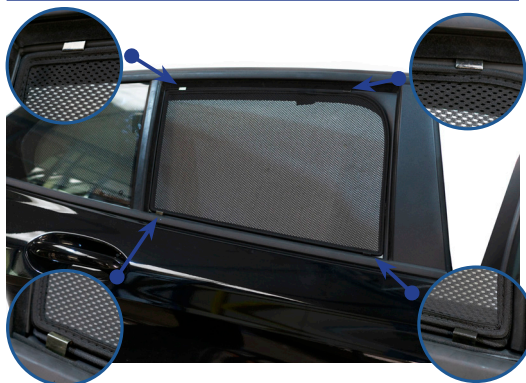

Installation

BMW 1 SERIES 5DR
BMW-1SER-5-C

Side Shade Installation

STEP 7

STEP 8

STEP 9

STEP 10

STEP 11