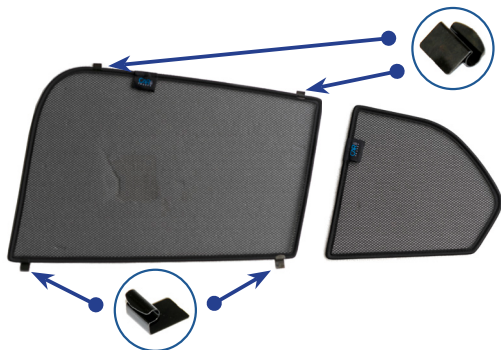

Installation Manual

BMW 1 SERIES 5DR
BMW-1SER-5-C

Shades

Side Shades

Tailgate Shades

Fixing Clips

CL-M12 x 4

CL-M02 x 4

CL-M14 x 1

CL-M03 x 4

Installation

BMW 1 SERIES 5DR
BMW-1SER-5-C

Components Needed

Side Shades

CL-M02 x 4

CL-M03 x 4

Side Shade Installation

STEP 1

STEP 2

STEP 3

STEP 4

STEP 5

STEP 6

Shade must be fitted from the outside