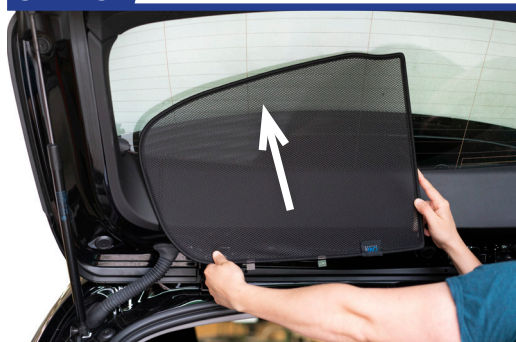

Installation

BMW 1 SERIES 5DR
BMW-1SER-5-C

Components Needed

Tailgate Shade Installation

STEP 1

STEP 3

STEP 2

STEP 4

STEP 5

STEP 6