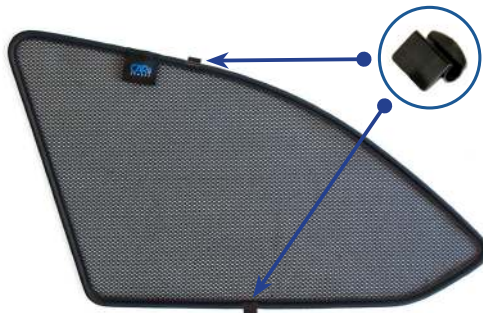

STEP 9

Wiggle the shade slightly side to side while sliding forward

STEP 10

STEP 11

STEP 12

Repeat this whole process for the other side.

Installation

BMW 5 SERIES ESTATE
BMW-5SER-E-D

Components Needed

Port Shades

CL-M02 x 4

Port Shade Installation

STEP 1

STEP 2

STEP 3

STEP 4

STEP 5

STEP 6

Repeat this whole process for the other side.

Installation

BMW 5 SERIES ESTATE
BMW-5SER-E-D

Components Needed

Tailgate Shades

CL-P02 x 2