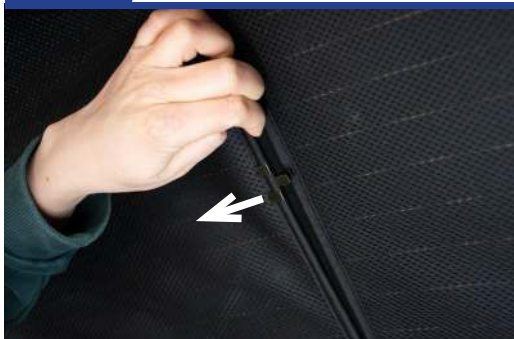

Installation

BMW 5 SERIES ESTATE
BMW-5SER-E-D

Tailgate Shade Installation

STEP 7

STEP 8

Repeat this whole process for the other side.

STEP 9

STEP 10

STEP 11

STEP 12