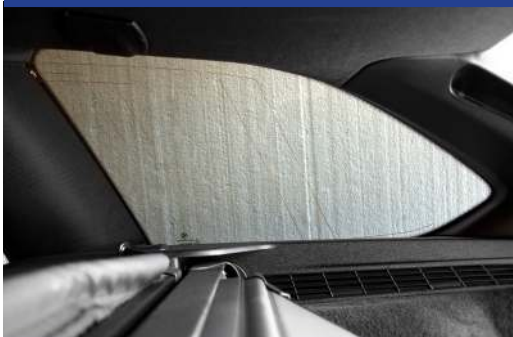

Components Needed

Port Shades

CL-M02 x 4

Port Shade Installation

STEP 1

STEP 2

STEP 3

STEP 4