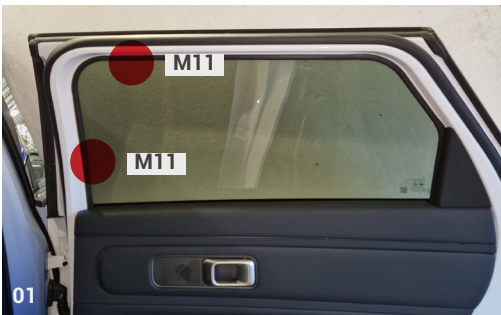

M11 - x4

M12 - x2

TRIM TOOL - x1

JAECOO 7 (2023>) | 5 DOOR

JAE-7-5-A

Load Area Windows

Load Area Shades - x2

CLIP PLACEMENT