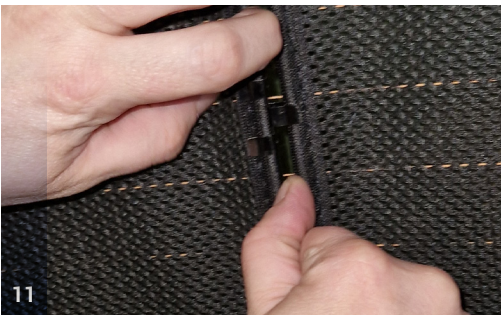

M02 - x4

JAECOO 7 (2023>) | 5 DOOR

JAE-7-5-A

Tailgate Window

CLIP PLACEMENT

Tailgate Shades - x2

M12 - x4

M14 - x1