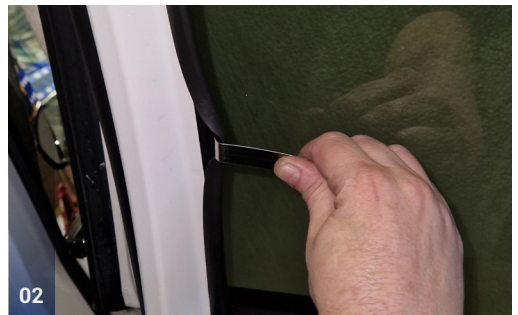

JAECOO 7 (2023>) | 5 DOOR

JAE-7-5-A

Side Windows

CLIP PLACEMENT

Side Window Shades - x2

M11 - x4

M12 - x2

TRIM TOOL - x1