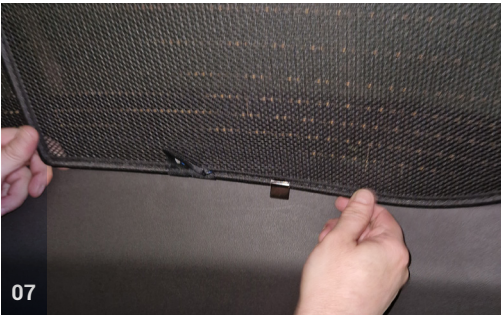

M02 - x4

JAECOO 7 (2023>) | 5 DOOR

JAE-7-5-A

Tailgate Window

CLIP PLACEMENT

Tailgate Shades - x2

M12 - x4

M14 - x1