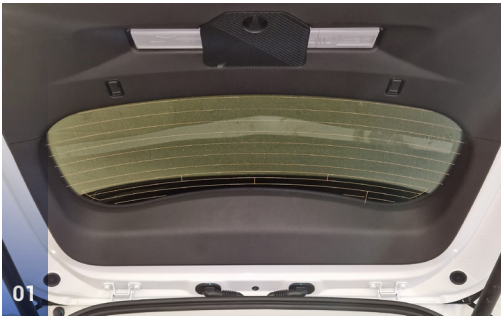

M02 - x4

JAECOO 7 (2023>) | 5 DOOR

JAE-7-5-A

Tailgate Window

CLIP PLACEMENT

Tailgate Shades - x2

M12 - x4

M14 - x1