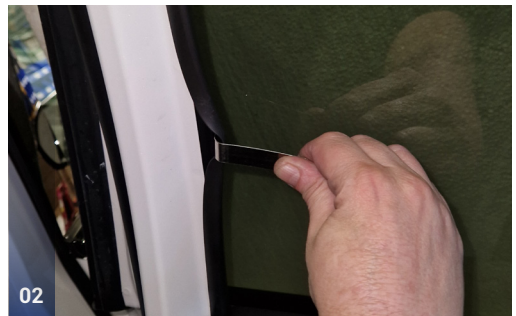

JAECOO 7 (2023>) | 5 DOOR

JAE-7-5-A-18

Side Windows

Side Window Shades - x2

CLIP PLACEMENT

M11 - x4

M12 - x2

TRIM TOOL - x1

M12