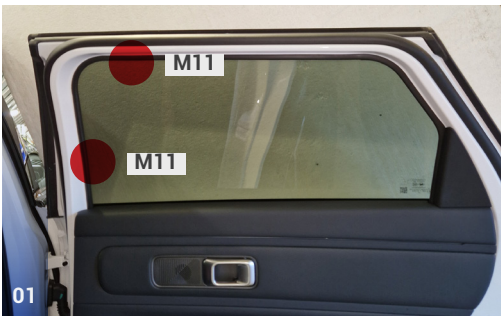

JAECOO 7 (2023>) | 5 DOOR

JAE-7-5-A-18

Side Windows

Side Window Shades - x2

CLIP PLACEMENT

M11 - x4

M12 - x2

TRIM TOOL - x1

M12