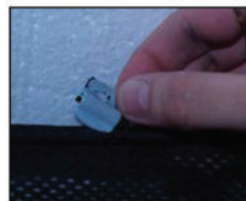

SIDE SHADE INSTALLATION