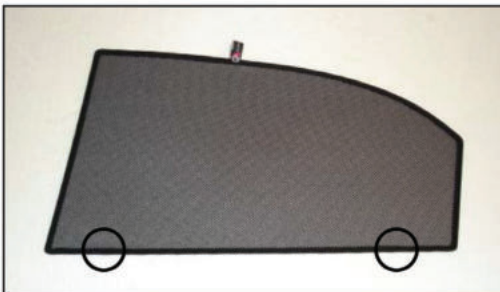

Installation Manual

**CHEVROLET LACETTI / NUBIRA 5DR
CHE-LACE-5-A**

COMPONENTS INCLUDED

X2

X2

CL-M02 x 4

CL-M10 x 2

CL-M12 x 4

Installation

CHEVROLET LACETTI / NUBIRA 5DR

CHE-LACE-5-A

SIDE SHADE INSTALLATION

X2

X2

Installation

CHEVROLET LACETTI / NUBIRA 5DR