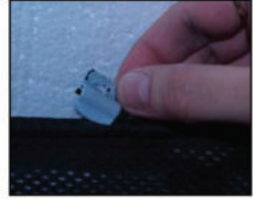

CHE-LACE-5-A

SIDE SHADE INSTALLATION

X2

Installation

CHEVROLET LACETTI / NUBIRA 5DR

CHE-LACE-5-A

REAR SHADE INSTALLATION

X2