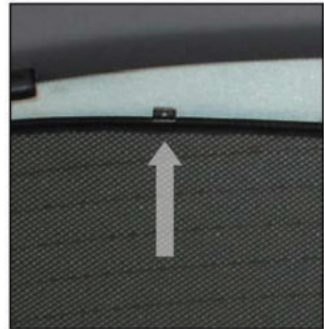

CHE-LACE-5-A

SIDE SHADE INSTALLATION

X2

Installation

CHEVROLET LACETTI / NUBIRA 5DR

CHE-LACE-5-A

REAR SHADE INSTALLATION

X2