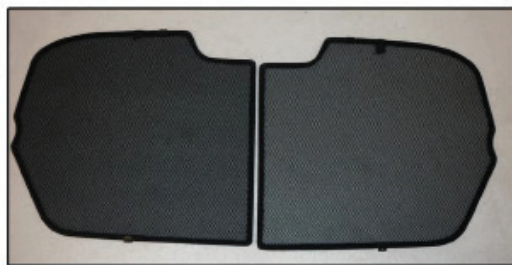

Installation Manual

CHEVROLET SPARK 5DR
CHE-SPAR-5-A

COMPONENTS INCLUDED

SIDE WINDOWS X2

TAILGATE WINDOW X2

CL-M02 x 4

CL-M13 x 2

CL-M05 x 4