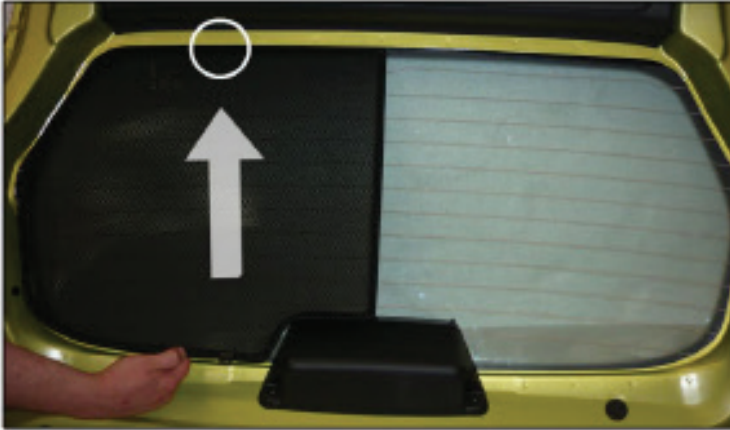

Installation

CHEVROLET SPARK 5DR

CHE-SPAR-5-A

TAILGATE SHADE INSTALLATION

Installation

CHEVROLET SPARK 5DR

CHE-SPAR-5-A

TAILGATE SHADE INSTALLATION