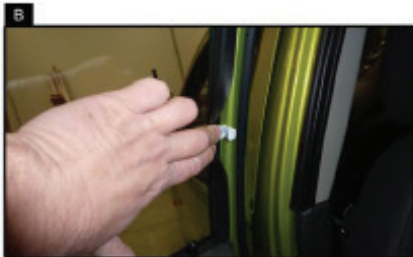

CL-T01 x 1

Installation

CHEVROLET SPARK 5DR

CHE-SPAR-5-A

SIDE SHADE INSTALLATION

Installation

CHEVROLET SPARK 5DR

CHE-SPAR-5-A