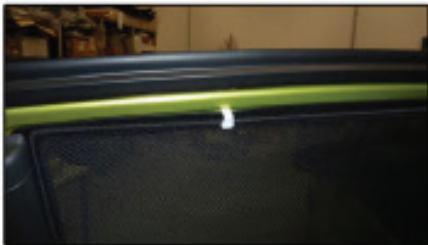

SIDE SHADE INSTALLATION

Installation

CHEVROLET SPARK 5DR
CHE-SPAR-5-A

SIDE SHADE INSTALLATION

Installation

CHEVROLET SPARK 5DR
CHE-SPAR-5-A

SIDE SHADE INSTALLATION

X2