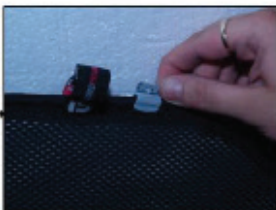

SIDE SHADE INSTALLATION