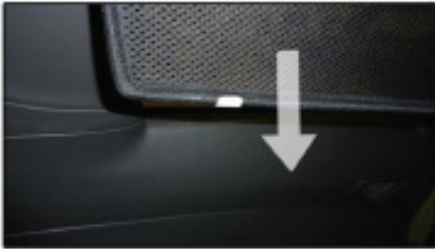

SIDE SHADE INSTALLATION

Installation

CHEVROLET SPARK 5DR
CHE-SPAR-5-A

SIDE SHADE INSTALLATION

Installation

CHEVROLET SPARK 5DR
CHE-SPAR-5-A

SIDE SHADE INSTALLATION

X2