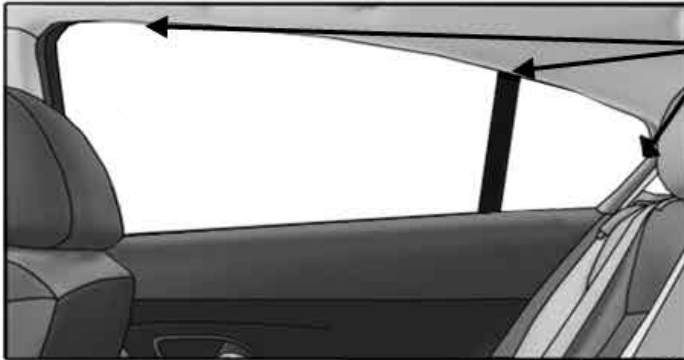

Installation

CHEVROLET TRAX 5DR

CHE-TRAX-5-A-18

SIDE SHADE INSTALLATION

1+8

1+8

CL-W01

1+8

CL-P02