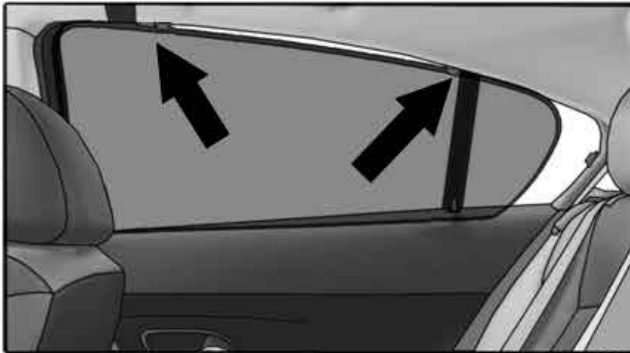

SIDE SHADE INSTALLATION

1+8