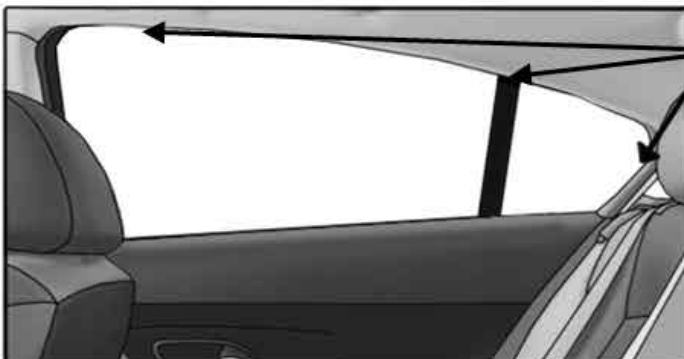

CHE-TRAX-5-A-18

SIDE SHADE INSTALLATION

1+8

1+8

CL-W01

1+8

CL-P02

Installation