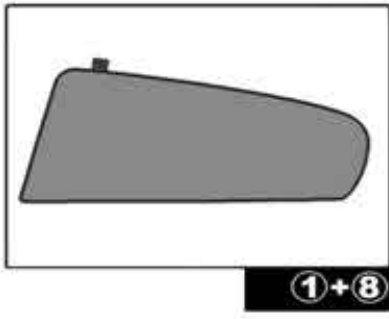

Installation Manual

CHEVROLET TRAX 5DR
CHE-TRAX-5-A-18

COMPONENTS INCLUDED

FIXING CLIPS

CL-P02 x 6

CL-W01 x 1

Installation

CHEVROLET TRAX 5DR