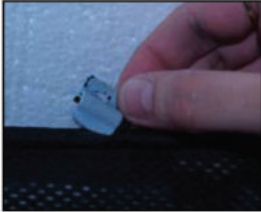

LOAD AREA SHADE INSTALLATION