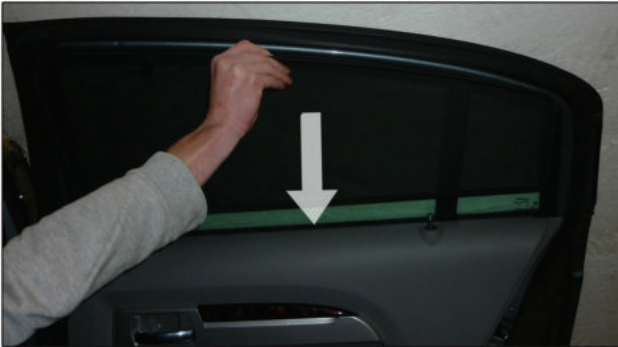

Installation Manual

CHRYSLER SEBRING 4DR
CHR-SEB-4-A

COMPONENTS INCLUDED

SIDE WINDOWS X2

TAILGATE WINDOW X2

CL-M05 x 4

CL-M12 x 4

Installation

CHRYSLER SEBRING 4DR
CHR-SEB-4-A

SIDE SHADE INSTALLATION

Installation

CHRYSLER SEBRING 4DR
CHR-SEB-4-A

SIDE SHADE INSTALLATION

X2

Installation

CHRYSLER SEBRING 4DR
CHR-SEB-4-A