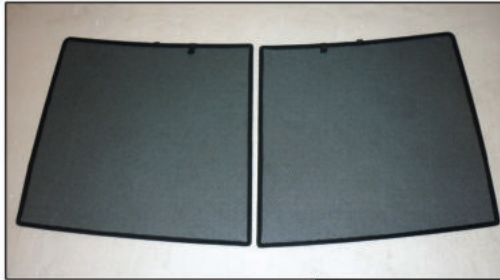

Installation Manual

CHRYSLER SEBRING 4DR
CHR-SEB-4-A

COMPONENTS INCLUDED

SIDE WINDOWS X2

TAILGATE WINDOW X2

CL-M05 x 4

CL-M12 x 4

Installation

CHRYSLER SEBRING 4DR
CHR-SEB-4-A

SIDE SHADE INSTALLATION

Installation

CHRYSLER SEBRING 4DR
CHR-SEB-4-A

SIDE SHADE INSTALLATION

X2

Installation

CHRYSLER SEBRING 4DR
CHR-SEB-4-A