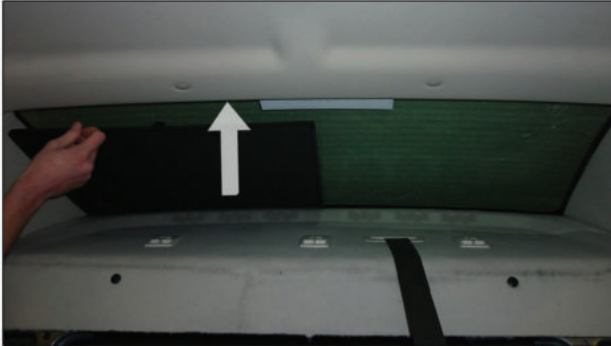

TAILGATE SHADE INSTALLATION

Installation

CHRYSLER SEBRING 4DR
CHR-SEB-4-A

TAILGATE SHADE INSTALLATION

X2

Installation

CHRYSLER SEBRING 4DR

CHR-SEB-4-A