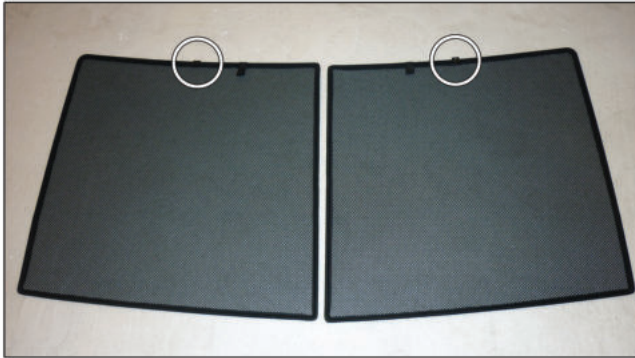

Installation

CHRYSLER SEBRING 4DR
CHR-SEB-4-A

TAILGATE SHADE INSTALLATION