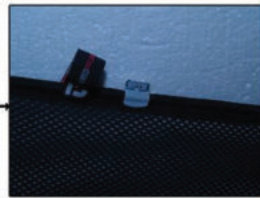

Installation Manual

CHRYSLER VOYAGER 5DR
CHR-VOY-5-X

COMPONENTS INCLUDED

Side Windows x 2

Port Window x 2

Tailgate Window x 2

FIXING CLIPS

CL-W01 x 1

CL-P02 x 8

CL-M14 x 1

CL-M12 x 8

Installation

CHRYSLER VOYAGER 5DR
CHR-VOY-5-X

SIDE SHADE INSTALLATION

Installation

CHRYSLER VOYAGER 5DR

CHR-VOY-5-X

SIDE SHADE INSTALLATION

Installation

CHRYSLER VOYAGER 5DR

CHR-VOY-5-X

SIDE SHADE INSTALLATION

x 2

Installation