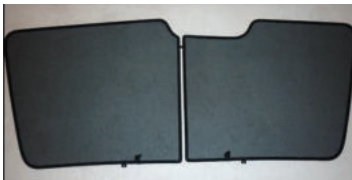

Installation Manual

CHRYSLER VOYAGER 5DR
CHR-VOY-5-X

COMPONENTS INCLUDED

Side Windows x 2

Port Window x 2

Tailgate Window x 2

FIXING CLIPS

CL-W01 x 1

CL-P02 x 8

CL-M14 x 1

CL-M12 x 8

Installation

CHRYSLER VOYAGER 5DR
CHR-VOY-5-X

SIDE SHADE INSTALLATION

Installation

CHRYSLER VOYAGER 5DR