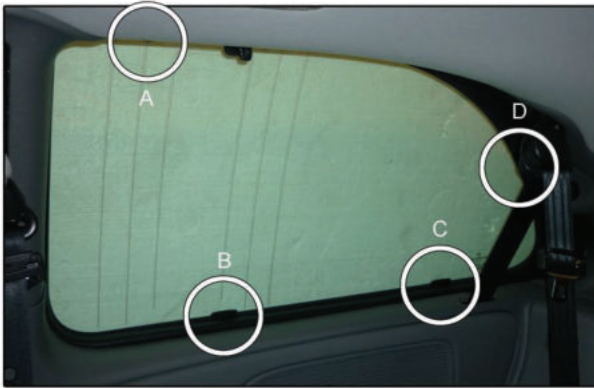

Installation

CHRYSLER VOYAGER 5DR

CHR-VOY-5-X

PORT SHADE INSTALLATION