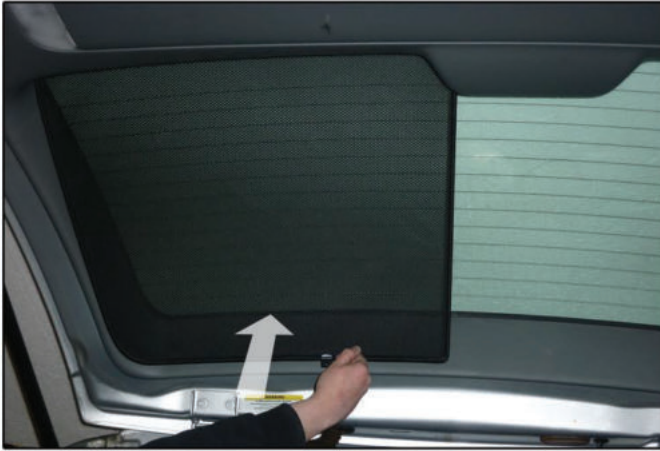

Installation

CHRYSLER VOYAGER 5DR
CHR-VOY-5-X

TAILGATE SHADE INSTALLATION