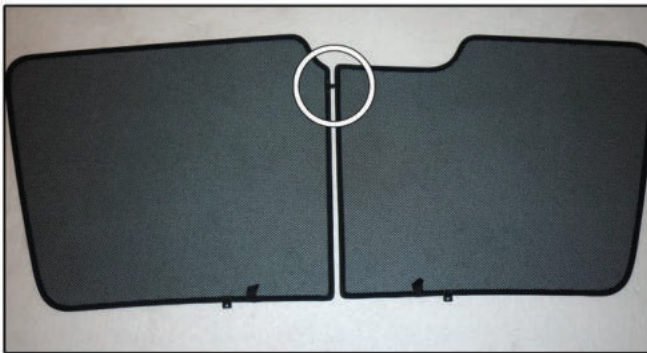

CHR-VOY-5-X

PORT SHADE INSTALLATION

x 2

Installation

CHRYSLER VOYAGER 5DR

CHR-VOY-5-X

TAILGATE SHADE INSTALLATION

Installation