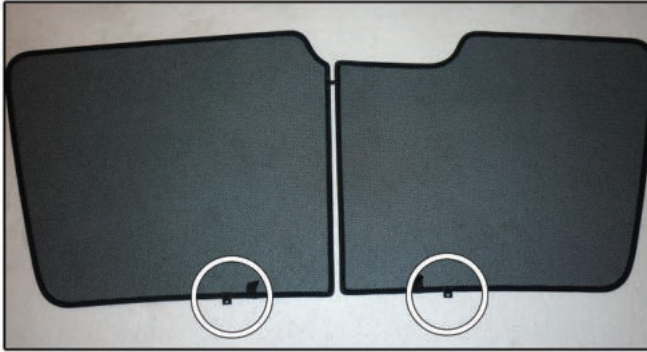

CHR-VOY-5-X

PORT SHADE INSTALLATION

x 2

Installation

CHRYSLER VOYAGER 5DR

CHR-VOY-5-X

TAILGATE SHADE INSTALLATION

Installation