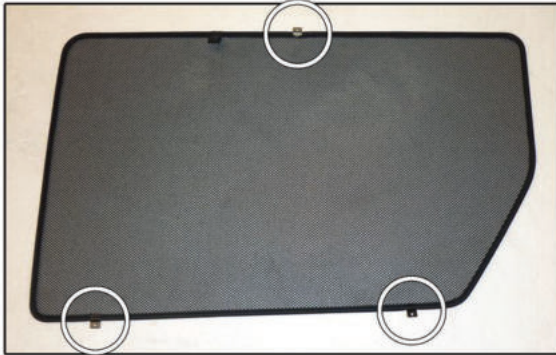

Installation Manual

CHRYSLER VOYAGER 5DR
CHR-VOY-5-X

COMPONENTS INCLUDED

Side Windows x 2

Port Window x 2

Tailgate Window x 2

FIXING CLIPS

CL-W01 x 1

CL-P02 x 8

CL-M14 x 1

CL-M12 x 8

Installation

CHRYSLER VOYAGER 5DR
CHR-VOY-5-X

SIDE SHADE INSTALLATION

Installation

CHRYSLER VOYAGER 5DR

CHR-VOY-5-X

SIDE SHADE INSTALLATION

Installation

CHRYSLER VOYAGER 5DR

CHR-VOY-5-X

SIDE SHADE INSTALLATION

x 2

Installation