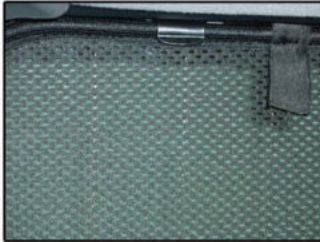

CHRYSLER VOYAGER 5DR

CHR-VOY-5-X

PORT SHADE INSTALLATION

Installation

CHRYSLER VOYAGER 5DR
CHR-VOY-5-X

PORT SHADE INSTALLATION

Installation

CHRYSLER VOYAGER 5DR

CHR-VOY-5-X

PORT SHADE INSTALLATION

x 2

Installation

CHRYSLER VOYAGER 5DR

CHR-VOY-5-X

TAILGATE SHADE INSTALLATION

Installation