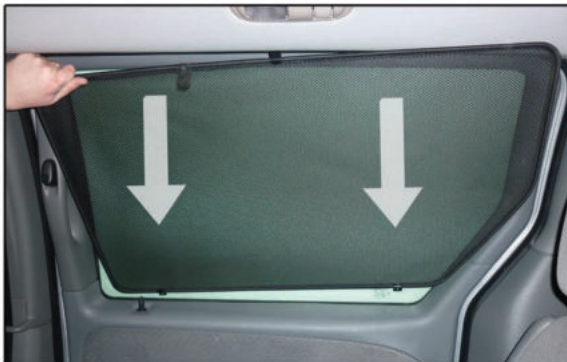

Installation Manual

CHRYSLER VOYAGER 5DR
CHR-VOY-5-X

COMPONENTS INCLUDED

Side Windows x 2

Port Window x 2

Tailgate Window x 2

FIXING CLIPS

CL-W01 x 1

CL-P02 x 8

CL-M14 x 1

CL-M12 x 8

Installation

CHRYSLER VOYAGER 5DR
CHR-VOY-5-X

SIDE SHADE INSTALLATION

Installation

CHRYSLER VOYAGER 5DR

CHR-VOY-5-X

SIDE SHADE INSTALLATION

Installation

CHRYSLER VOYAGER 5DR

CHR-VOY-5-X

SIDE SHADE INSTALLATION

x 2

Installation