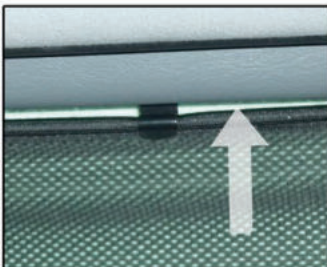

Installation

CHRYSLER VOYAGER 5DR

CHR-VOY-5-X

SIDE SHADE INSTALLATION