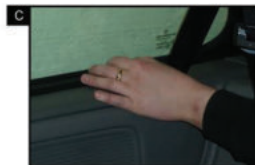

Installation

CHRYSLER VOYAGER 5DR

CHR-VOY-5-X

PORT SHADE INSTALLATION