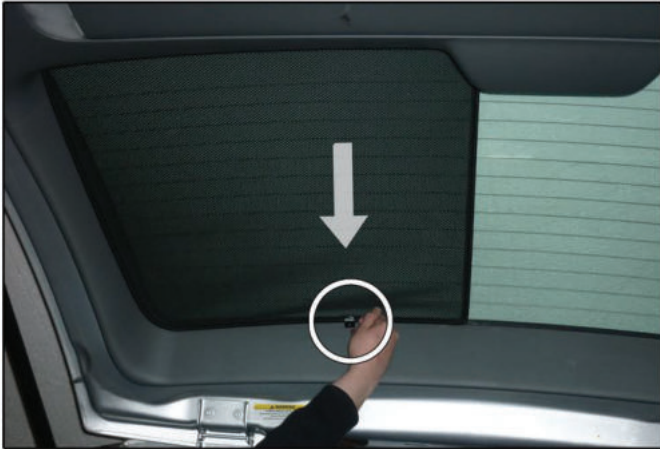

Installation

CHRYSLER VOYAGER 5DR
CHR-VOY-5-X

TAILGATE SHADE INSTALLATION