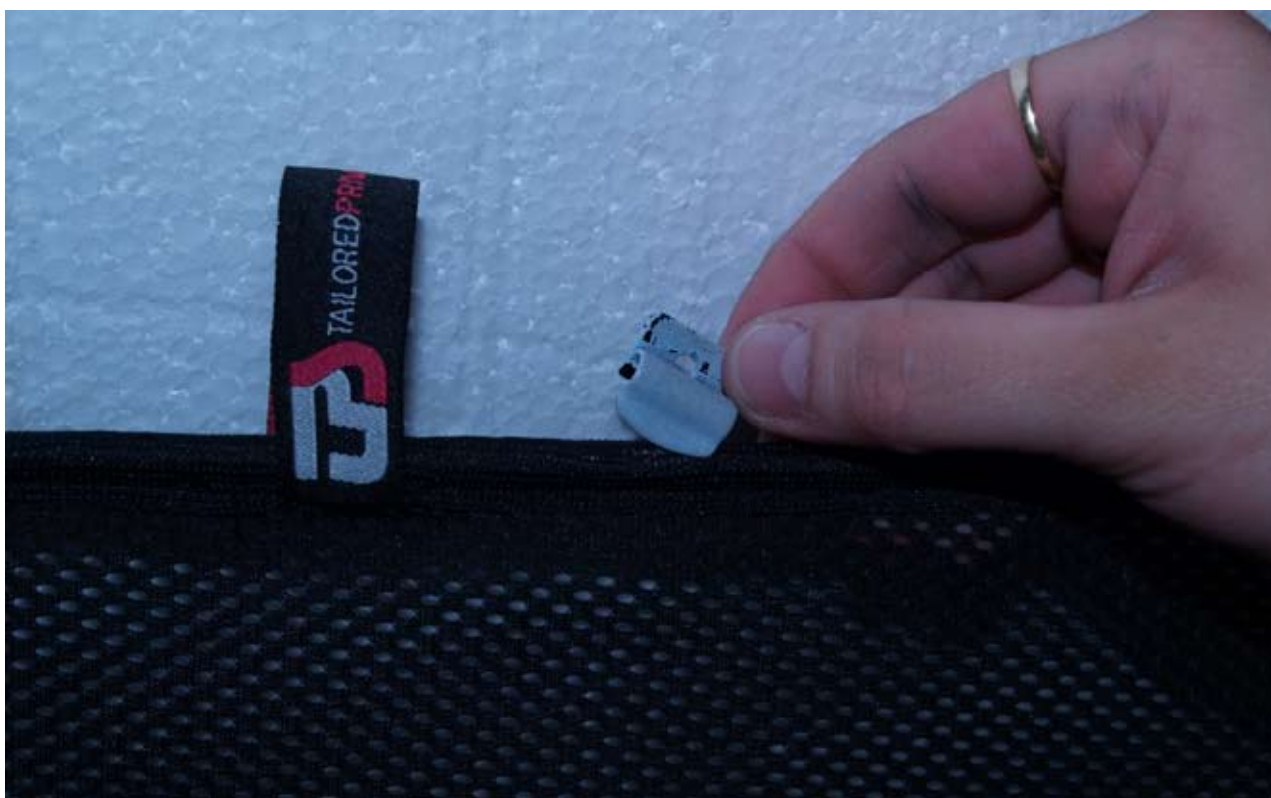

REAR SHADE INSTALLATION

X6