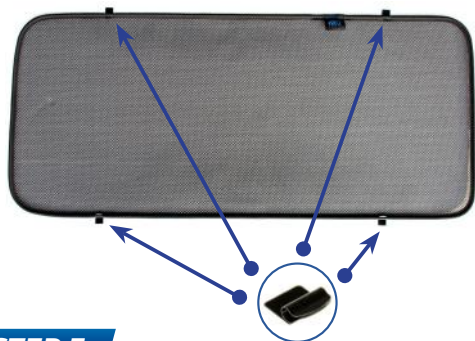

Components Needed

Side Shades

CL-M12 x 8

Side Shade Installation

STEP 1

STEP 2

STEP 3

STEP 4

STEP 5

STEP 6

Installation

CITROEN SPACE TOURER
CIT-STOU-5-A-18

Side Shade Installation

STEP 7

STEP 8

Repeat this whole process for the other side.