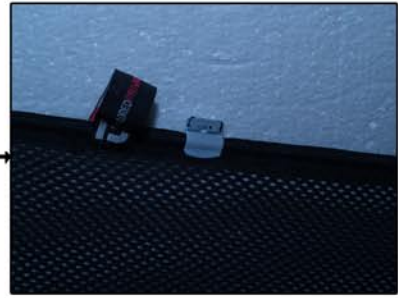

FIXING CLIPS

CL-MO2 X2

CL-PO2 X12

PROMOTER X1

SIDE SHADE INSTALLATION

SIDE SHADE INSTALLATION

SIDE SHADE INSTALLATION

PORT SHADE INSTALLATION