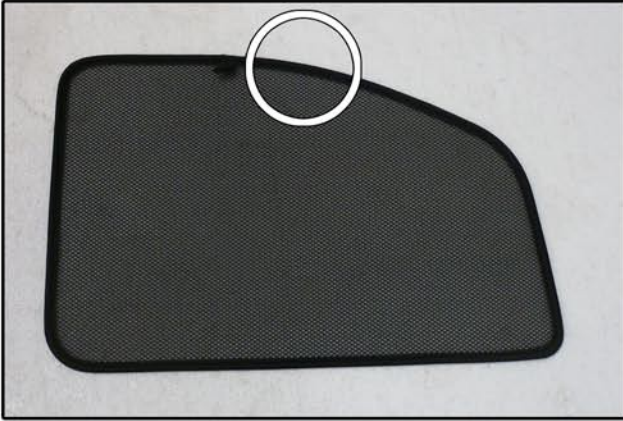

INSTALLATION INSTRUCTIONS

Citroen Berlingo 5dr

CIT-BERL-5-B

COMPONENTS INCLUDED

SHADES

SIDE WINDOWS X2

PORT WINDOWS X2

TAILGATE WINDOW X2

FIXING CLIPS

CL-MO2 X2

CL-PO2 X12

PROMOTER X1

SIDE SHADE INSTALLATION

SIDE SHADE INSTALLATION

SIDE SHADE INSTALLATION

PORT SHADE INSTALLATION