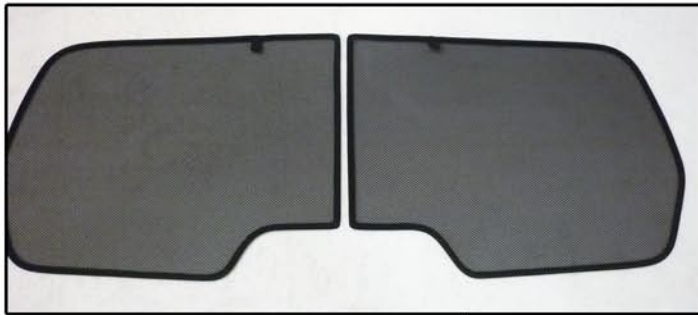

INSTALLATION INSTRUCTIONS

Citroen Berlingo 5dr

CIT-BERL-5-B

COMPONENTS INCLUDED

SHADES

SIDE WINDOWS X2

PORT WINDOWS X2

TAILGATE WINDOW X2

FIXING CLIPS

CL-MO2 X2

CL-PO2 X12

PROMOTER X1

SIDE SHADE INSTALLATION

SIDE SHADE INSTALLATION

SIDE SHADE INSTALLATION

PORT SHADE INSTALLATION