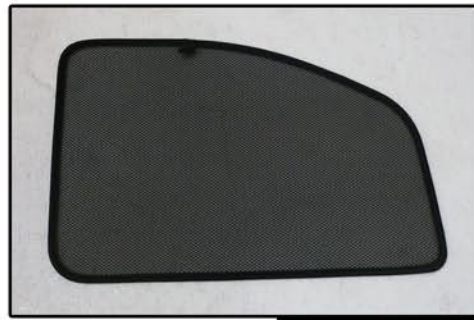

INSTALLATION INSTRUCTIONS

Citroen Berlingo 5dr

CIT-BERL-5-B

COMPONENTS INCLUDED

SHADES

SIDE WINDOWS X2

PORT WINDOWS X2

TAILGATE WINDOW X2

FIXING CLIPS

CL-MO2 X2

CL-PO2 X12

PROMOTER X1

SIDE SHADE INSTALLATION

SIDE SHADE INSTALLATION

SIDE SHADE INSTALLATION

PORT SHADE INSTALLATION