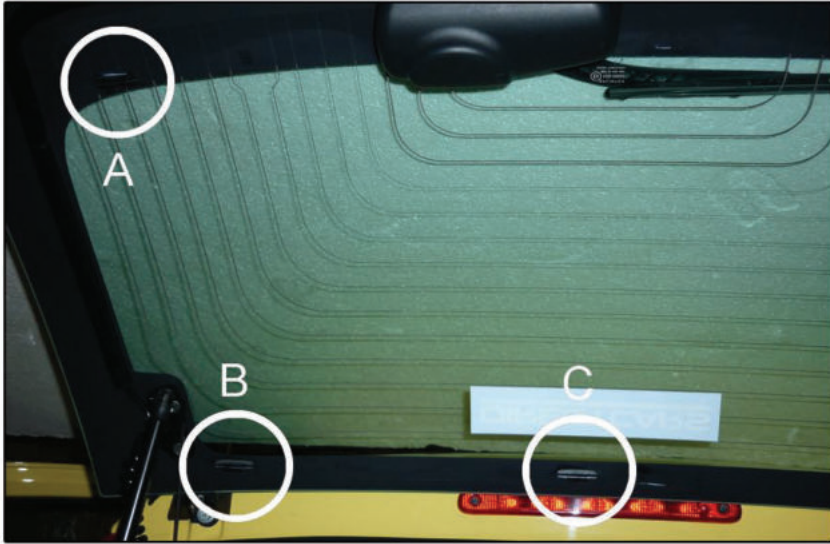

Installation Manual

CITROEN C1 5DR
CIT-C1-5-A

COMPONENTS INCLUDED

Tailgate Window x 2

Side Windows x 2

FIXING CLIPS

CL-P02 x 13

CL-W01 x 1

SIDE SHADE INSTALLATION

x 2