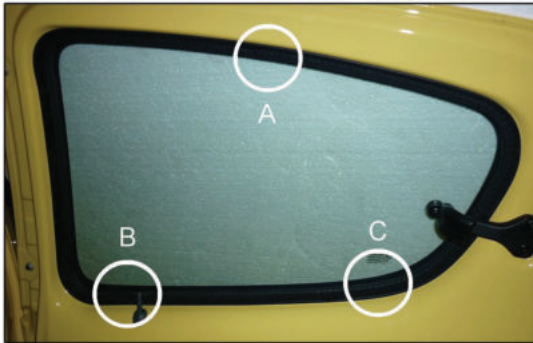

Installation Manual

CITROEN C1 5DR
CIT-C1-5-A

COMPONENTS INCLUDED

Tailgate Window x 2

Side Windows x 2

FIXING CLIPS

CL-P02 x 13

CL-W01 x 1

SIDE SHADE INSTALLATION

x 2