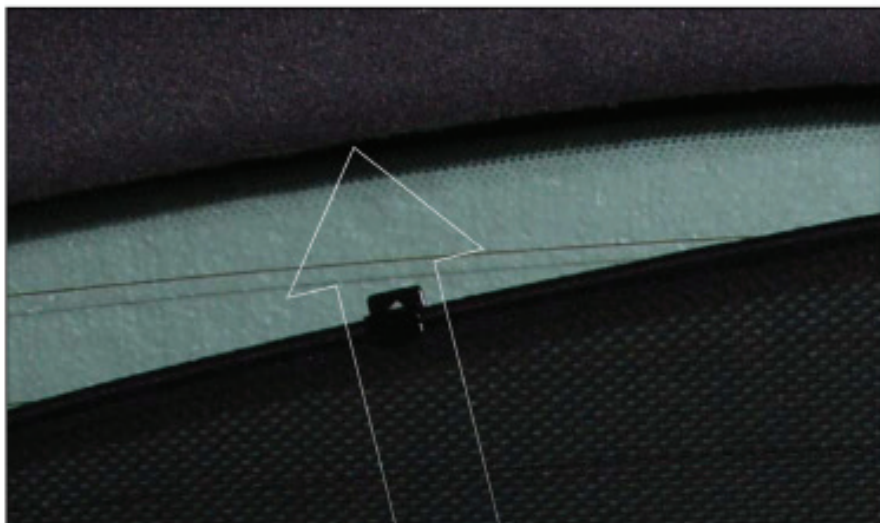

REAR SHADE INSTALLATION