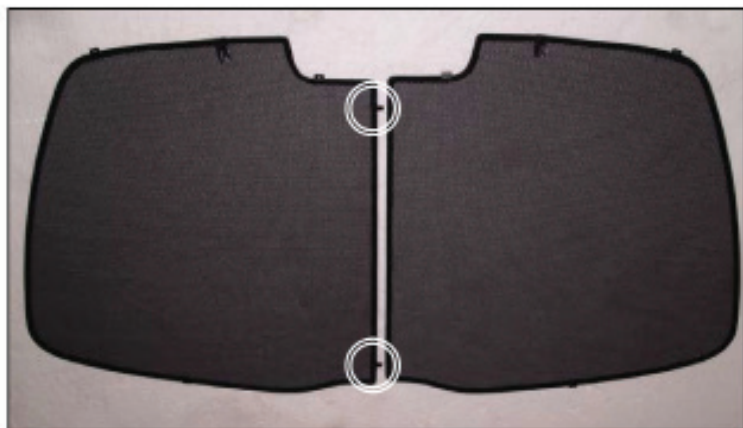

Installation

CITROEN XSARA PICASSO

CIT-XSPI-5-A

REAR SHADE INSTALLATION

X6

X2