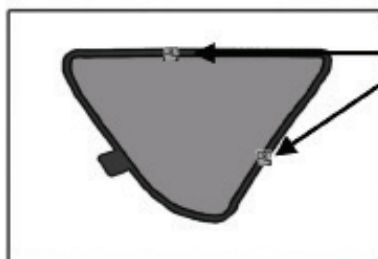

Installation Manual

CITROEN C3 PICASSO
CIT-C3PI-5-A

COMPONENTS INCLUDED

CL-P02 x 2

CL-M03 x 4

CL-M02 x 6

CL-W01 x 1

Installation

CITROEN C3 PICASSO

CIT-C3PI-5-A

SIDE SHADE INSTALLATION

Installation

CITROEN C3 PICASSO

CIT-C3PI-5-A

QUARTER LIGHT SHADE INSTALLATION

CL-M02