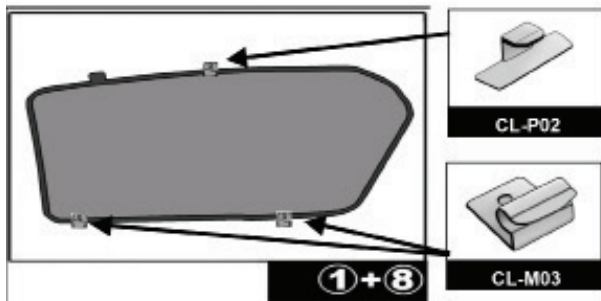

Installation Manual

CITROEN C3 PICASSO
CIT-C3PI-5-A

COMPONENTS INCLUDED

CL-P02 x 2

CL-M03 x 4

CL-M02 x 6

CL-W01 x 1

Installation

CITROEN C3 PICASSO

CIT-C3PI-5-A

SIDE SHADE INSTALLATION

Installation

CITROEN C3 PICASSO

CIT-C3PI-5-A

QUARTER LIGHT SHADE INSTALLATION

CL-M02