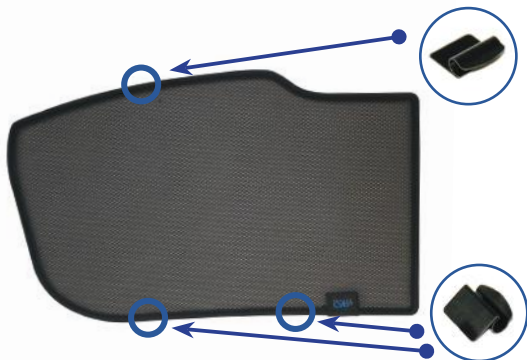

Installation

CITROEN C3 AIRCROSS 5DR
CIT-C3AC-5-A

Components Needed

Tailgate Shade Installation

STEP 1