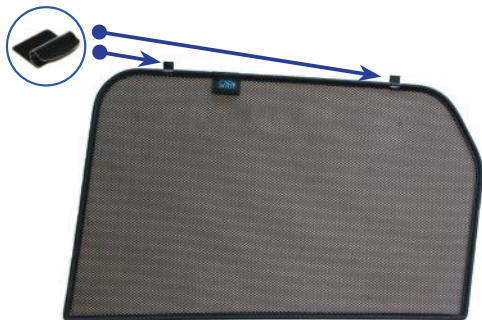

Side Shade Installation

STEP 1