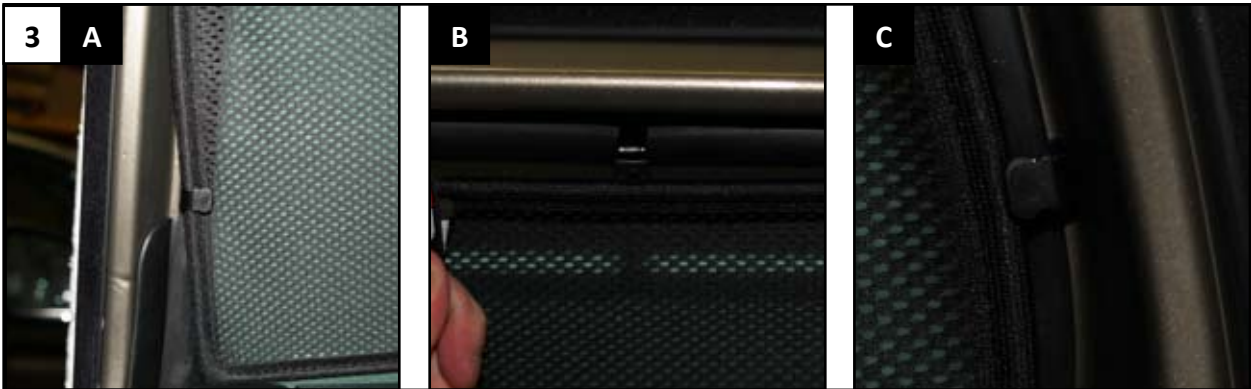

# INSTALLATION INSTRUCTIONS - CIT-C4GP-5-A

INSTALLATION INSTRUCTIONS - CIT-C4GP-5-A

1 Attach clip to each shade at position indicated

2

3