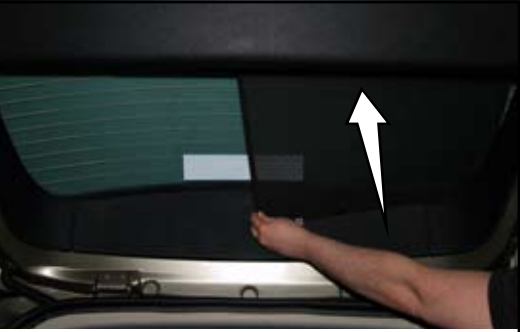

# INSTALLATION INSTRUCTIONS - CIT-C4GP-5-A

INSTALLATION INSTRUCTIONS - CIT-C4GP-5-A

1 Attach clip to each shade at position indicated

2

3