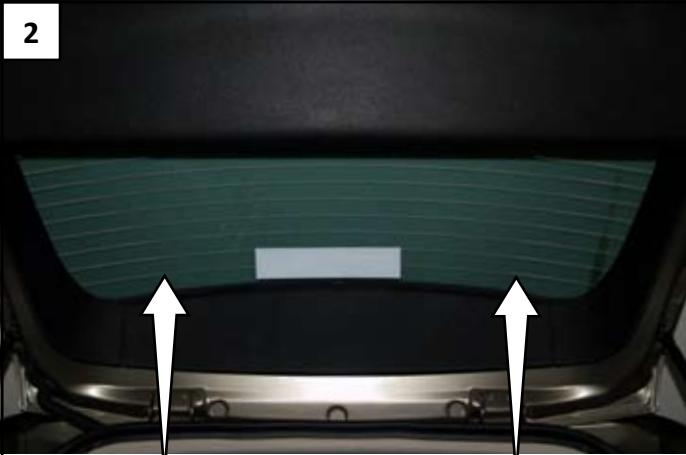

# INSTALLATION INSTRUCTIONS - CIT-C4GP-5-A

INSTALLATION INSTRUCTIONS - CIT-C4GP-5-A

1 Attach clip to each shade at position indicated

2

3