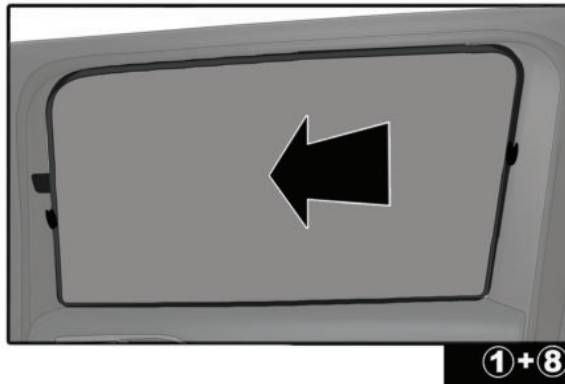

CL-W01 x 1

CAR
S H A D E S

Installation

DACIA LOGAN MCV 5DR

DAC-LOG-5-A

SIDE SHADE INSTALLATION

Installation

DACIA LOGAN MCV 5DR

DAC-LOG-5-A

PORT SHADE INSTALLATION

STEP #1

ATTACH CLIPS ON SHADE EDGES

STEP #2

INSERT CLIPS BEHIND INTERIOR TRIM

STEP #3

ENSURE SECURELY FITTED IN PLACE