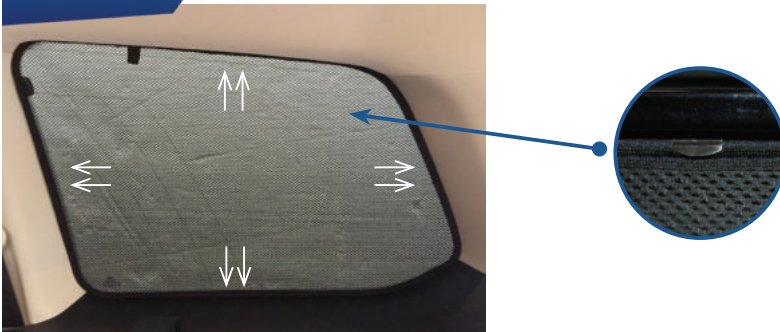

DAC-LOG-5-A

PORT SHADE INSTALLATION

STEP #1

ATTACH CLIPS ON SHADE EDGES

STEP #2

INSERT CLIPS BEHIND INTERIOR TRIM

STEP #3

ENSURE SECURELY FITTED IN PLACE

Installation

DACIA LOGAN MCV 5DR

DAC-LOG-5-A

TAILGATE SHADE INSTALLATION

Position of Clips
Once installed

Installation

DACIA LOGAN MCV 5DR

DAC-LOG-5-A