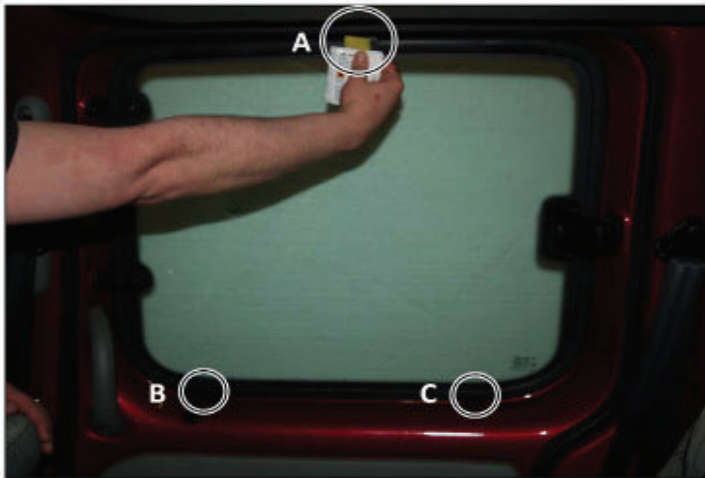

DAC-LOG-5-A

PORT SHADE INSTALLATION

STEP #1

ATTACH CLIPS ON SHADE EDGES

STEP #2

INSERT CLIPS BEHIND INTERIOR TRIM

STEP #3

ENSURE SECURELY FITTED IN PLACE

Installation

DACIA LOGAN MCV 5DR

DAC-LOG-5-A

TAILGATE SHADE INSTALLATION

Position of Clips
Once installed

Installation

DACIA LOGAN MCV 5DR

DAC-LOG-5-A