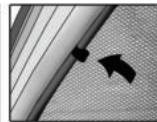

Installation

DACIA LOGAN MCV 5DR

DAC-LOG-5-A

SIDE SHADE INSTALLATION