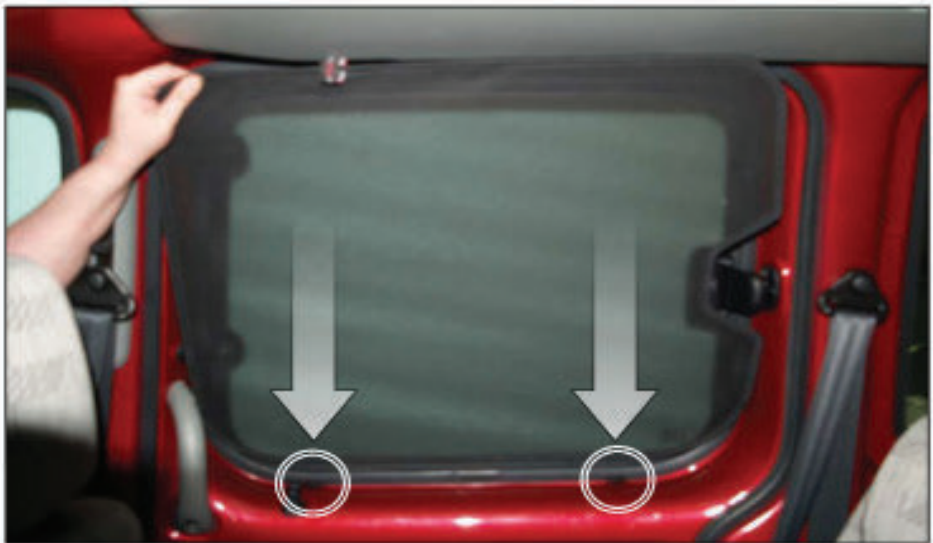

Installation

DACIA LOGAN MCV 5DR

DAC-LOG-5-A

TAILGATE SHADE INSTALLATION