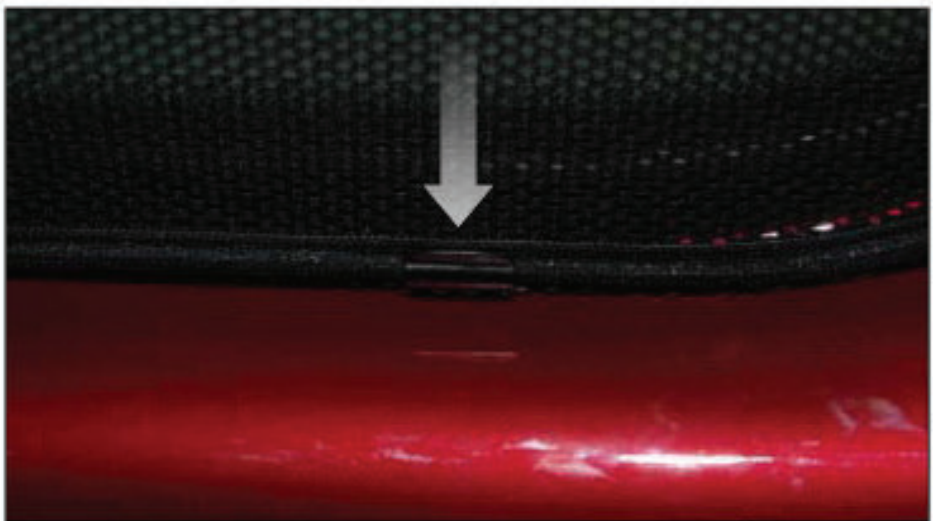

Installation

DACIA LOGAN MCV 5DR

DAC-LOG-5-A

TAILGATE SHADE INSTALLATION