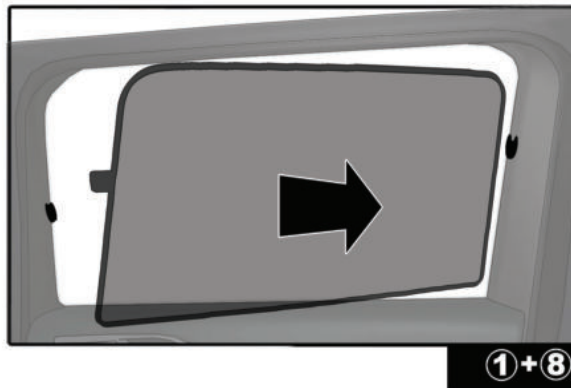

CL-W01 x 1

CAR
S H A D E S

Installation

DACIA LOGAN MCV 5DR

DAC-LOG-5-A

SIDE SHADE INSTALLATION

Installation

DACIA LOGAN MCV 5DR

DAC-LOG-5-A

PORT SHADE INSTALLATION

STEP #1

ATTACH CLIPS ON SHADE EDGES

STEP #2

INSERT CLIPS BEHIND INTERIOR TRIM

STEP #3

ENSURE SECURELY FITTED IN PLACE