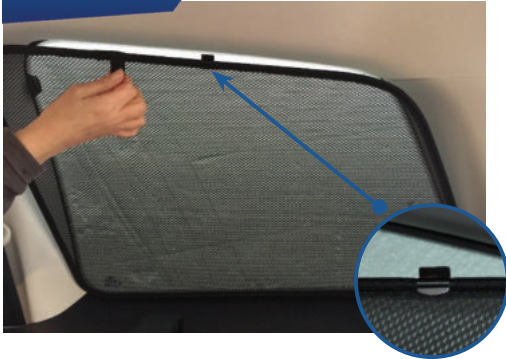

DAC-LOG-5-A

PORT SHADE INSTALLATION

STEP #1

ATTACH CLIPS ON SHADE EDGES

STEP #2

INSERT CLIPS BEHIND INTERIOR TRIM

STEP #3

ENSURE SECURELY FITTED IN PLACE

Installation

DACIA LOGAN MCV 5DR

DAC-LOG-5-A

TAILGATE SHADE INSTALLATION

Position of Clips
Once installed

Installation

DACIA LOGAN MCV 5DR

DAC-LOG-5-A