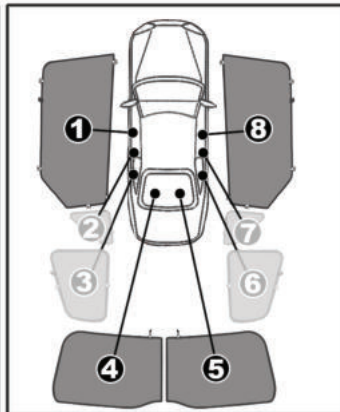

INSTALLATION INSTRUCTIONS

DACIA SANDERO 5DR

DAC-SAND-5-A

COMPONENTS INCLUDED

SHADES

FIXING CLIPS

SIDE SHADE INSTALLATION

1+8