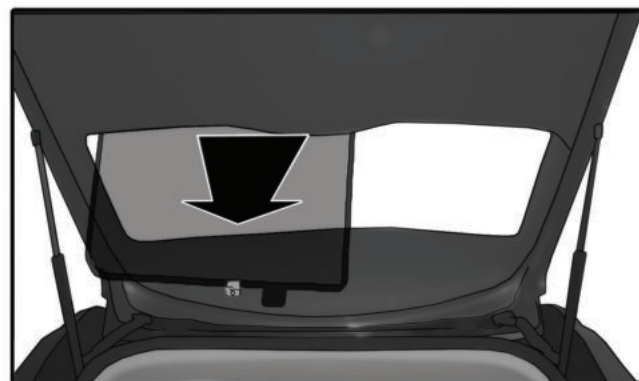

INSTALLATION INSTRUCTIONS

DACIA SANDERO 5DR

DAC-SAND-5-A

COMPONENTS INCLUDED

SHADES

FIXING CLIPS

SIDE SHADE INSTALLATION

1+8

1+8

1+8

REAR SHADE INSTALLATION

CL-M02

4+5

4+5

4+5

REAR SHADE INSTALLATION