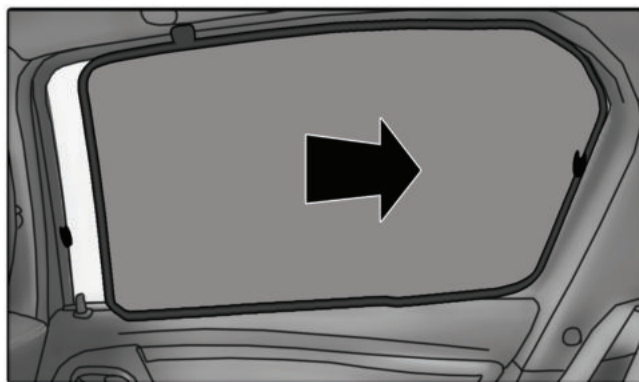

INSTALLATION INSTRUCTIONS

DACIA SANDERO 5DR

DAC-SAND-5-A

COMPONENTS INCLUDED

SHADES

FIXING CLIPS

SIDE SHADE INSTALLATION

1+8