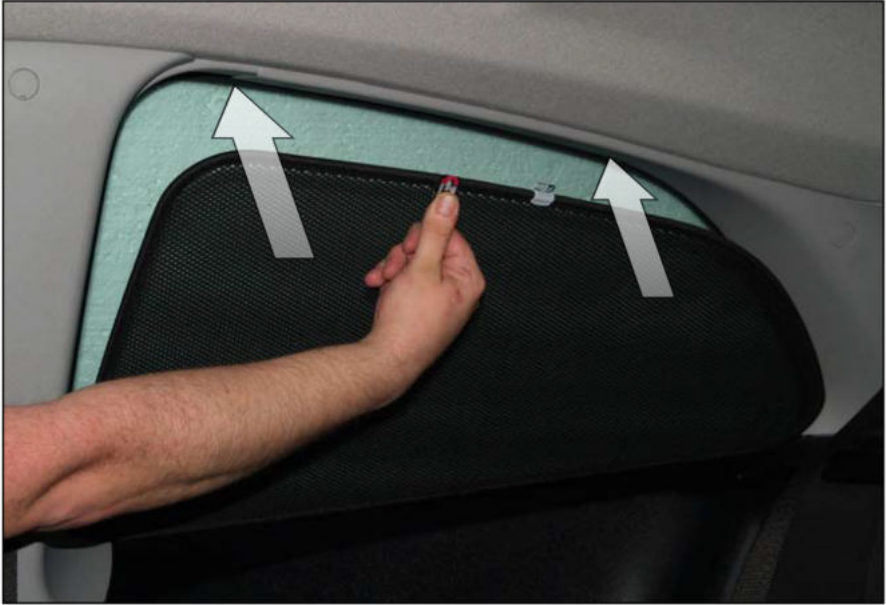

FOR-FIES-3-A

SIDE SHADE INSTALLATION

X2

Installation

FORD FIESTA 3DR

FOR-FIES-3-A

SIDE SHADE INSTALLATION

Installation