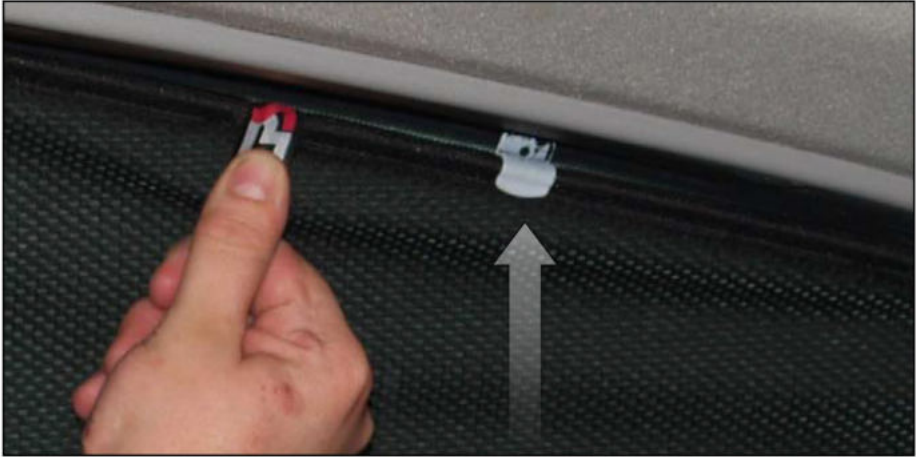

Installation

FORD FIESTA 3DR

FOR-FIES-3-A

SIDE SHADE INSTALLATION