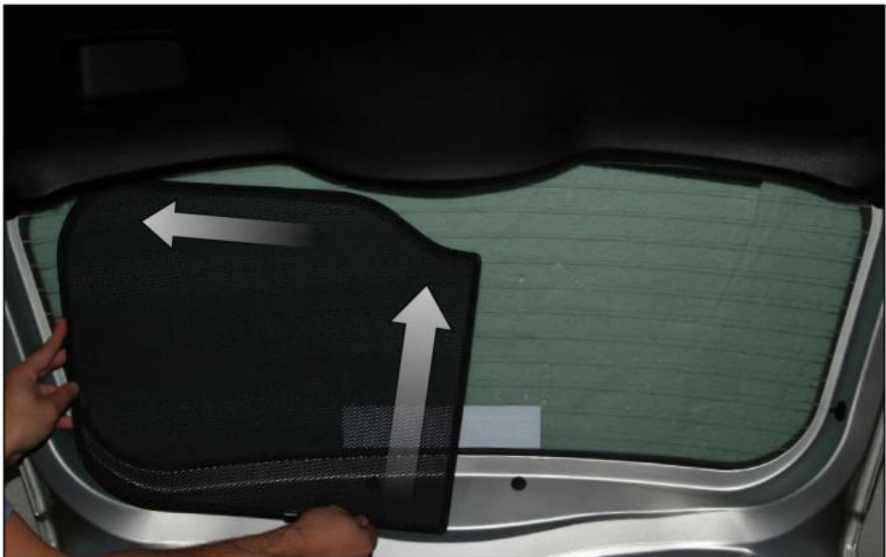

FORD FIESTA 3DR

FOR-FIES-3-A

SIDE SHADE INSTALLATION

Installation

FORD FIESTA 3DR

FOR-FIES-3-A

REAR SHADE INSTALLATION

X2