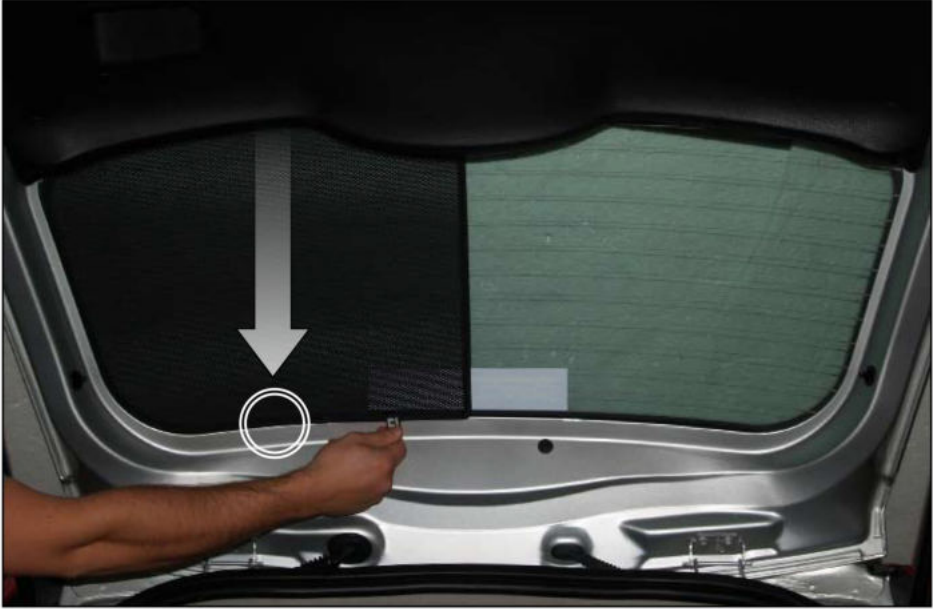

Installation

FORD FIESTA 3DR

FOR-FIES-3-A

REAR SHADE INSTALLATION