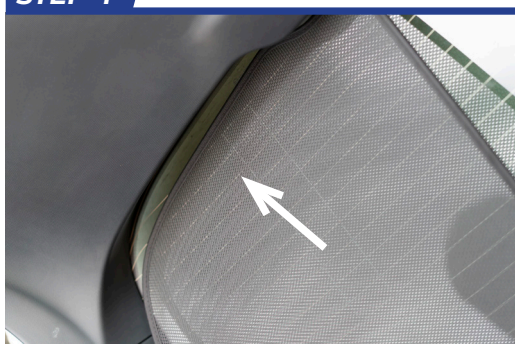

STEP 4

STEP 5

STEP 6

Repeat this whole process for the other side.

Installation

FORD MUSTANG MACH-E 5DR
FOR-MMAC-5-A

Components Needed

Tailgate Shades

CL-M01 x 2

CL-M14 x 1

Tailgate Shade Installation

STEP 1

STEP 2

STEP 3

STEP 4

STEP 5