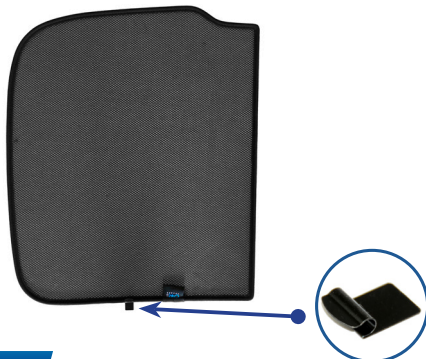

Installation

FORD MUSTANG MACH-E 5DR
FOR-MMAC-5-A

Components Needed

Port Shades

Port Shade Installation

STEP 1

STEP 2

STEP 3

STEP 4

STEP 5

STEP 6

Repeat this whole process for the other side.

Installation

FORD MUSTANG MACH-E 5DR
FOR-MMAC-5-A

Components Needed

Tailgate Shades

CL-M01 x 2

CL-M14 x 1

Tailgate Shade Installation

STEP 1

STEP 2

STEP 3

STEP 4

STEP 5