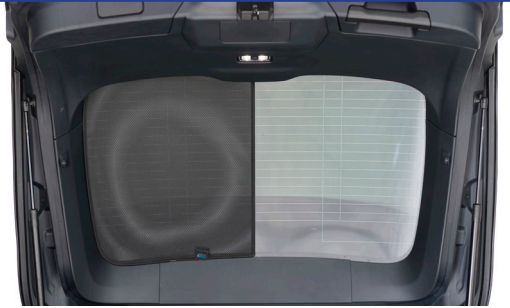

STEP 6

Installation

FORD MUSTANG MACH-E 5DR
FOR-MMAC-5-A

Tailgate Shade Installation

STEP 7

STEP 8

Repeat this whole process for the other side.

STEP 9