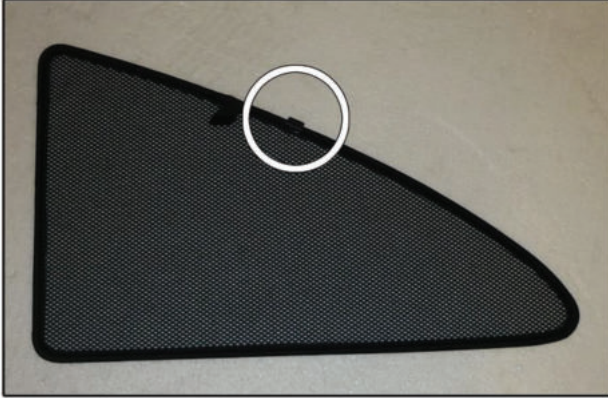

Installation

FORD KA 3DR

FOR-KA-3-B

SIDE SHADE INSTALLATION