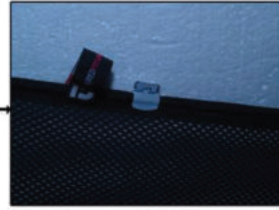

Installation Manual

FORD KA 3DR

FOR-KA-3-B

COMPONENTS INCLUDED

SIDE WINDOWS X2

TAILGATE WINDOW X2

CLM02 x 4

Installation

FORD KA 3DR

FOR-KA-3-B

SIDE SHADE INSTALLATION

Installation

FORD KA 3DR

FOR-KA-3-B

SIDE SHADE INSTALLATION

Installation