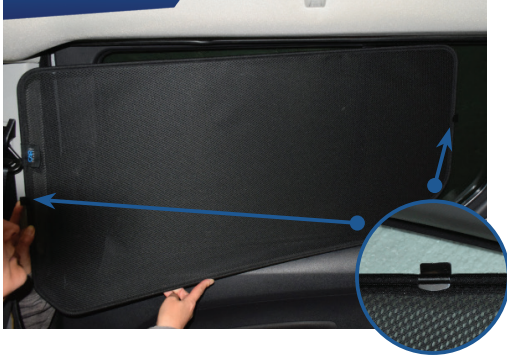

Installation Manual

FORD TOURNEO CONNECT 5DR
FOR-TRAC-5-A-18

COMPONENTS INCLUDED

FIXING CLIPS

CL-M12 x 4

Side Shade Installation

FORD TOURNEO CONNECT 5DR
FOR-TRAC-5-A-18

COMPONENTS NEEDED:

STEP #1

ATTACH CLIPS ON SHADE EDGES

STEP #2

POSITION THE SIDE SHADE

STEP #3

INSERT CLIPS INSIDE WEATHERSTRIP

STEP #4

ENSURE SECURELY FITTED IN PLACE