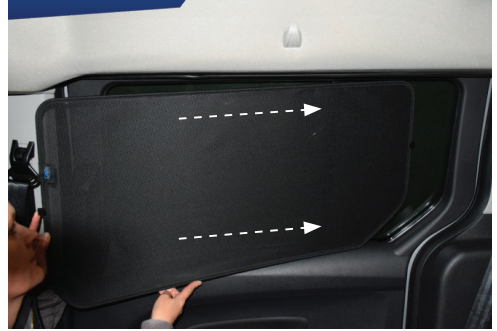

Installation Manual

FORD TOURNEO CONNECT 5DR
FOR-TRAC-5-A-18

COMPONENTS INCLUDED

FIXING CLIPS

CL-M12 x 4

Side Shade Installation

FORD TOURNEO CONNECT 5DR
FOR-TRAC-5-A-18

COMPONENTS NEEDED:

STEP #1

ATTACH CLIPS ON SHADE EDGES

STEP #2

POSITION THE SIDE SHADE

STEP #3

INSERT CLIPS INSIDE WEATHERSTRIP

STEP #4

ENSURE SECURELY FITTED IN PLACE