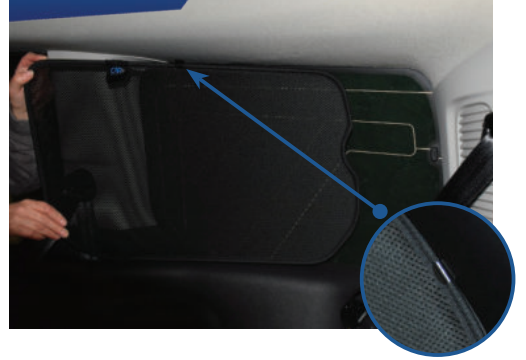

STEP #2

INSERT CLIPS BEHIND INTERIOR TRIM