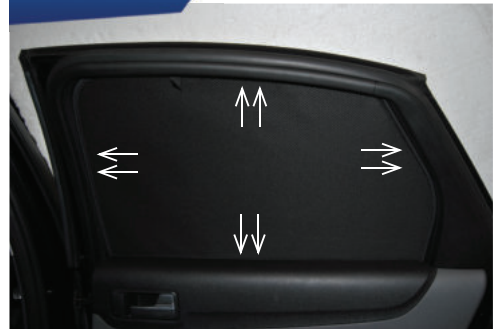

Installation Manual

FORD FOCUS 5DR
FOR-FOCU-5-B

COMPONENTS INCLUDED

SHADES

FIXING CLIPS

Side Shade Installation

FORD FOCUS 5DR
FOR-FOCU-5-B

COMPONENTS NEEDED:

STEP #1

ATTACH CLIPS ON SHADE EDGES

STEP #2

POSITION THE SIDE SHADE

STEP #3

INSERT CLIP BEHIND INTERIOR TRIM

STEP #4

ENSURE SECURELY FITTED IN PLACE