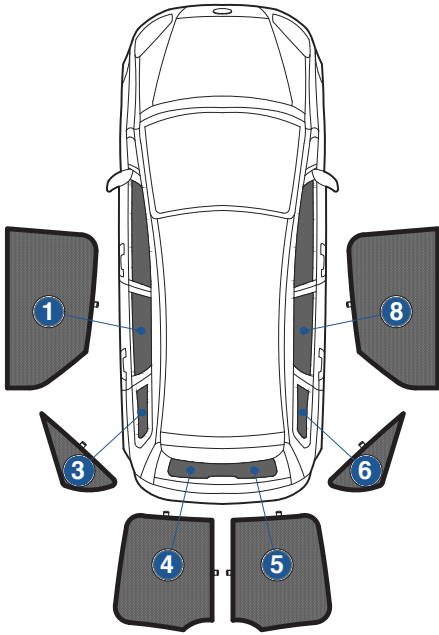

Installation Manual

FORD FOCUS 5DR
FOR-FOCU-5-B

COMPONENTS INCLUDED

SHADES

FIXING CLIPS

Side Shade Installation

FORD FOCUS 5DR
FOR-FOCU-5-B

COMPONENTS NEEDED:

STEP #1

ATTACH CLIPS ON SHADE EDGES

STEP #2

POSITION THE SIDE SHADE

STEP #3

INSERT CLIP BEHIND INTERIOR TRIM

STEP #4

ENSURE SECURELY FITTED IN PLACE

Quarter Light Shade Installation

FORD FOCUS 5DR
FOR-FOCU-5-B

COMPONENTS NEEDED:

STEP #1

ATTACH CLIPS ON SHADE EDGES

STEP #2

INSERT CLIPS BEHIND INTERIOR TRIM

STEP #3

ENSURE SECURELY FITTED IN PLACE

Rear Shade Installation

FORD FOCUS 5DR
FOR-FOCU-5-B

COMPONENTS NEEDED:

STEP #1

ATTACH CLIPS ON SHADE EDGES

STEP #2

POSITION THE REAR SHADE