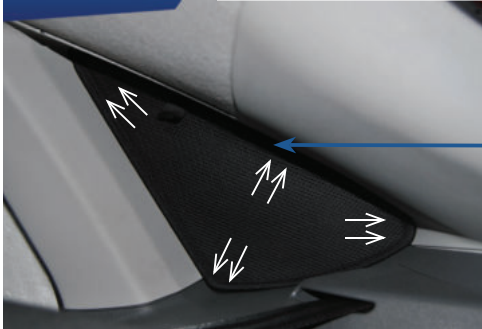

STEP #1

ATTACH CLIPS ON SHADE EDGES

STEP #2

POSITION THE SIDE SHADE

STEP #3

INSERT CLIP BEHIND INTERIOR TRIM

STEP #4

ENSURE SECURELY FITTED IN PLACE

Quarter Light Shade Installation

FORD FOCUS 5DR
FOR-FOCU-5-B

COMPONENTS NEEDED:

STEP #1

ATTACH CLIPS ON SHADE EDGES

STEP #2

INSERT CLIPS BEHIND INTERIOR TRIM

STEP #3

ENSURE SECURELY FITTED IN PLACE

Rear Shade Installation

FORD FOCUS 5DR
FOR-FOCU-5-B

COMPONENTS NEEDED:

STEP #1

ATTACH CLIPS ON SHADE EDGES

STEP #2

POSITION THE REAR SHADE