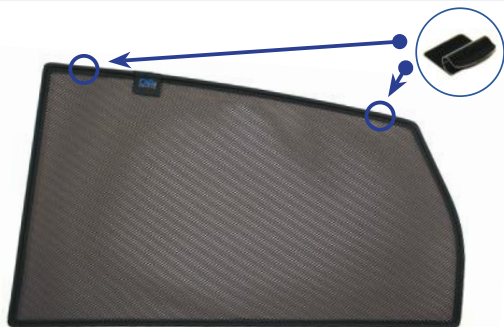

Components Needed

Side Shades

CL-M12 x 4

Side Shade Installation

STEP 1

STEP 2

STEP 3

STEP 4