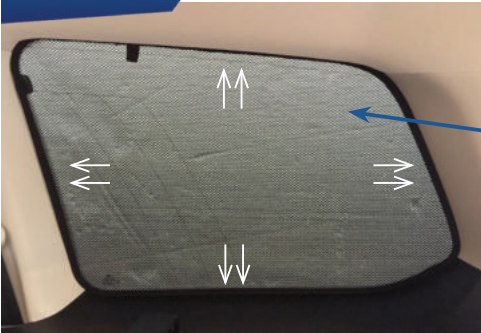

STEP #3

INSERT CLIPS INSIDE WEATHERSTRIP

STEP #4

ENSURE SECURELY FITTED IN PLACE

CAR
SHADES

Quarter Light Shade Installation

FORD GALAXY 5DR
FOR-GALA-5-C

COMPONENTS NEEDED:

STEP #1

ATTACH CLIPS ON SHADE EDGES

STEP #2

INSERT CLIPS BEHIND INTERIOR TRIM

STEP #3

ENSURE SECURELY FITTED IN PLACE

Rear Shade Installation

FORD GALAXY 5DR
FOR-GALA-5-C

COMPONENTS NEEDED:

STEP #1

ATTACH CLIPS ON SHADE EDGES

STEP #2

POSITION THE REAR SHADE

STEP #3

INSERT CLIPS BEHIND INTERIOR TRIM

STEP #4