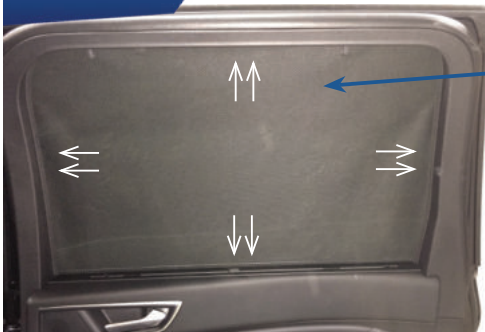

CAR
SHADES

Side Shade Installation

FORD GALAXY 5DR
FOR-GALA-5-C

COMPONENTS NEEDED:

STEP #1

ATTACH CLIPS ON SHADE EDGES

STEP #2

POSITION THE SIDE SHADE

STEP #3

INSERT CLIPS INSIDE WEATHERSTRIP

STEP #4

ENSURE SECURELY FITTED IN PLACE

CAR
SHADES

Quarter Light Shade Installation

FORD GALAXY 5DR
FOR-GALA-5-C

COMPONENTS NEEDED: