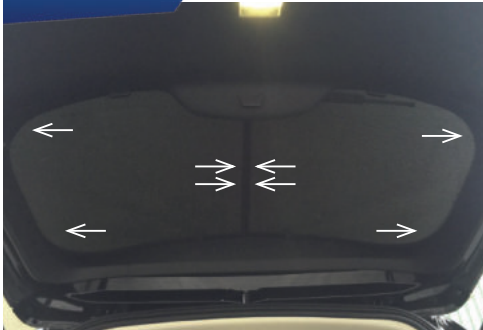

STEP #5

ENSURE SECURELY FITTED IN PLACE