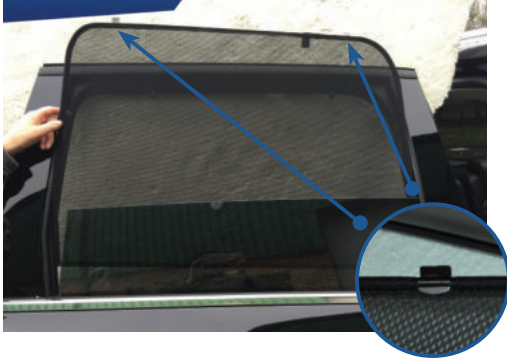

CAR
SHADES

Side Shade Installation

FORD GALAXY 5DR
FOR-GALA-5-C

COMPONENTS NEEDED:

STEP #1

ATTACH CLIPS ON SHADE EDGES

STEP #2

POSITION THE SIDE SHADE

STEP #3

INSERT CLIPS INSIDE WEATHERSTRIP

STEP #4

ENSURE SECURELY FITTED IN PLACE

CAR
SHADES

Quarter Light Shade Installation

FORD GALAXY 5DR
FOR-GALA-5-C

COMPONENTS NEEDED: