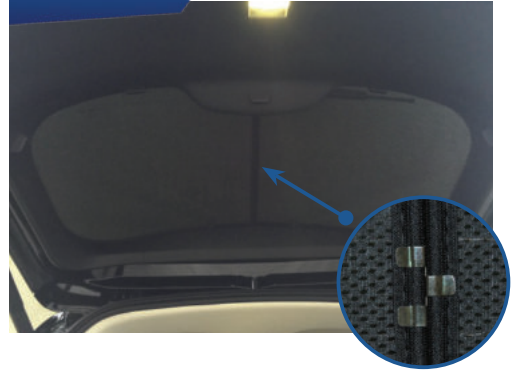

STEP #4

REPEAT THE PROCESS ON OTHER SHADE