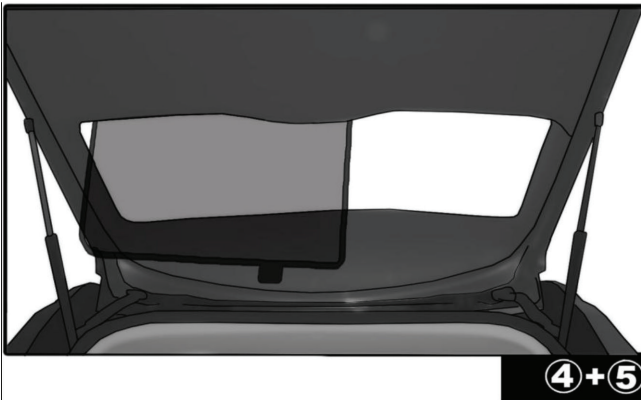

Installation

FORD FOCUS ESTATE

FOR-FOCU-E-C

REAR SHADE INSTALLATION

CL-M02

④+⑤

④+⑤

④+⑤