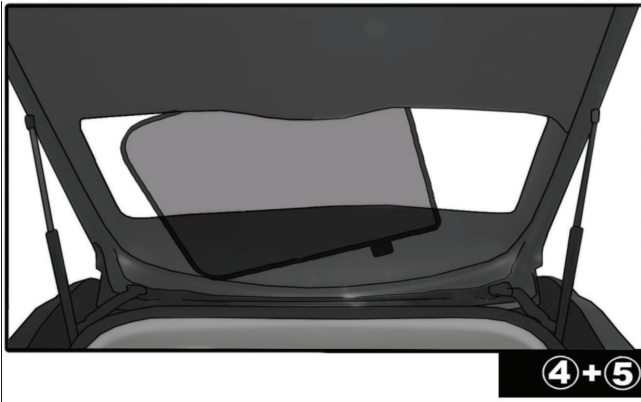

FOR-FOCU-E-C

QUARTER LIGHT SHADE INSTALLATION

Installation

FORD FOCUS ESTATE

FOR-FOCU-E-C

REAR SHADE INSTALLATION

CL-M02

④+⑤