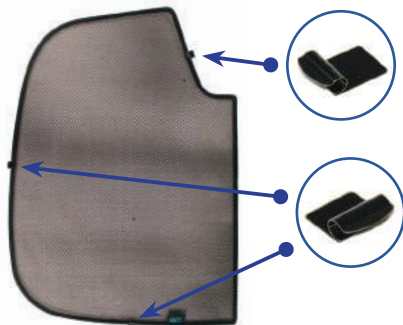

Clips fit between the rubber and metal trim.

Installation

HONDA CIVIC 5DR
HON-CIVI-5-D

Side Shade Installation

STEP 7

Repeat this whole process for the other side.

Installation

HONDA CIVIC 5DR
HON-CIVI-5-D

Components Needed

Tailgate Shades

CL-M12 x 4

CL-M01 x 2

CL-M14 x 1

Tailgate Shade Installation

STEP 1

STEP 2