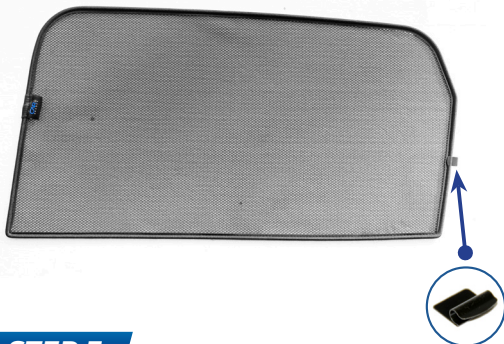

Installation

HYUNDAI SANTA FE 5DR
HYU-SANT-5-C-18

Components Needed

Side Shade Installation

STEP 1