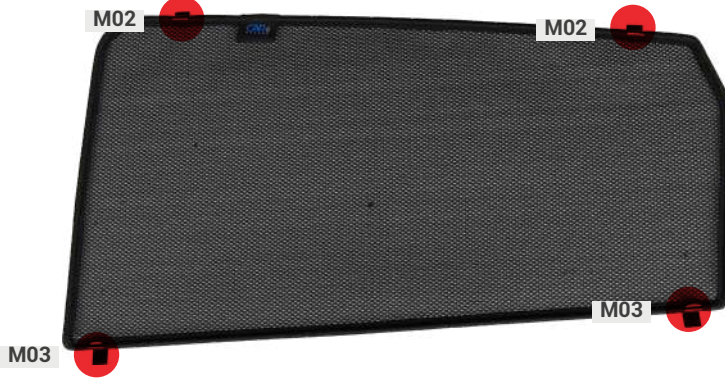

**HYUNDAI i20 | 5 DOOR**  
HYU-i20-5-C-18

**Included Components:**

**Side Window Shades**

# HYUNDAI i20 | 5 DOOR

HYU-i20-5-C-18

## Side Windows

CLIP PLACEMENT

Side Window Shades - x2

M02 - x4

M03 - x4