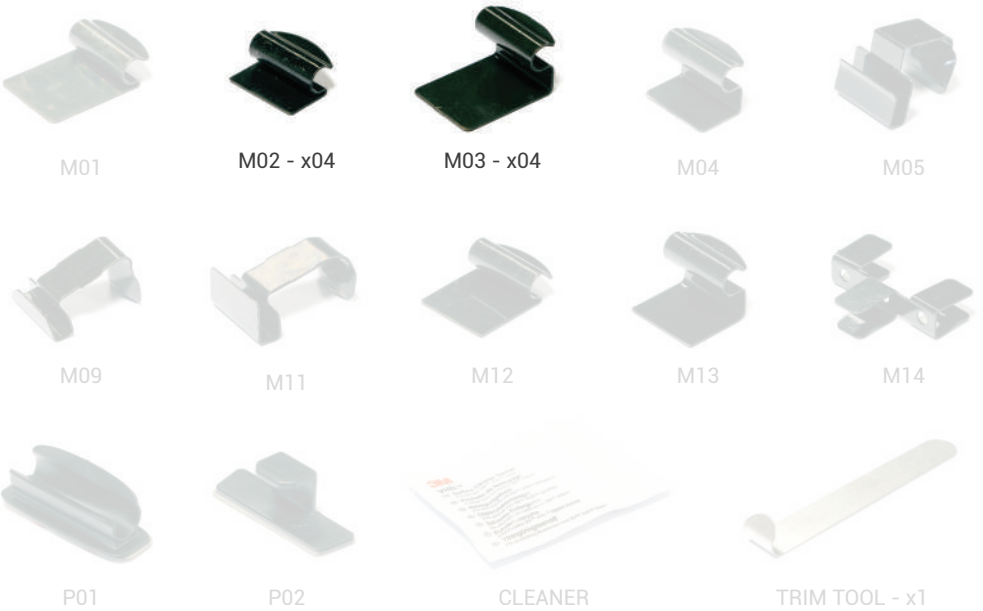

**HYUNDAI i20 | 5 DOOR**  
HYU-i20-5-C-18

**Included Components:**

**Side Window Shades**

# HYUNDAI i20 | 5 DOOR

HYU-i20-5-C-18