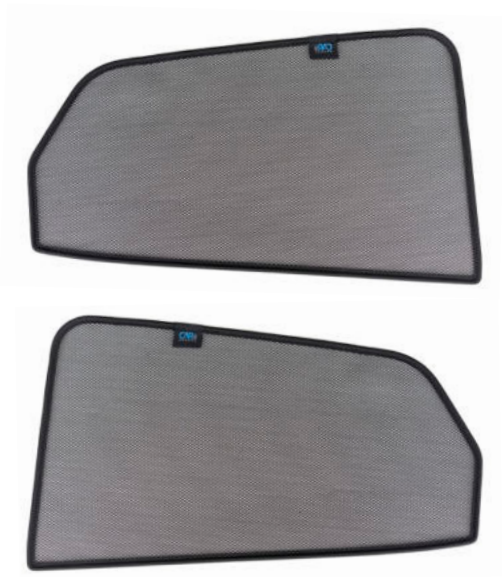

Installation Manual

JAGUAR E PACE 5 DOOR
JAG-EPAC-5-A-18

Shades

Fixing Clips

Side Shades

CL-M04 x 4

Installation

JAGUAR E PACE 5 DOOR
JAG-EPAC-5-A-18

Components Needed

Side Shades

CL-M04 x 4

Side Shade Installation

STEP 1

STEP 2

STEP 3

STEP 4

STEP 5

STEP 6

Installation

JAGUAR E PACE 5 DOOR
JAG-EPAC-5-A-18

Side Shade Installation

STEP 7

View from the outside. Ensure clips are behind seals.

STEP 8