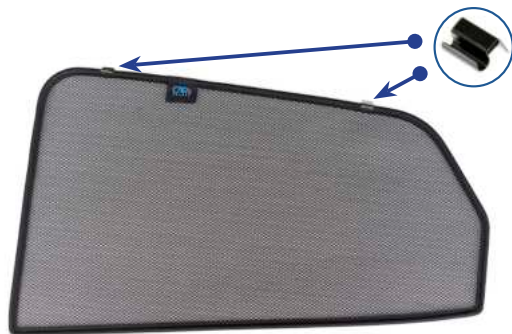

Installation Manual

JAGUAR E PACE 5 DOOR
JAG-EPAC-5-A-18

Shades

Fixing Clips

Side Shades

CL-M04 x 4

Installation

JAGUAR E PACE 5 DOOR
JAG-EPAC-5-A-18

Components Needed

Side Shades

CL-M04 x 4

Side Shade Installation

STEP 1

STEP 2

STEP 3

STEP 4

STEP 5

STEP 6

Installation

JAGUAR E PACE 5 DOOR
JAG-EPAC-5-A-18

Side Shade Installation

STEP 7

View from the outside. Ensure clips are behind seals.

STEP 8